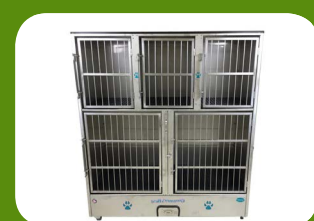

CUSTOM BLEACHER OPTIONS AVAILABLE

Employee Use

Pool Lockers

Medical

Pet Cage Banks

Military Grade

- 16 gauge steel body
- 14 gauge steel door

Single Tier