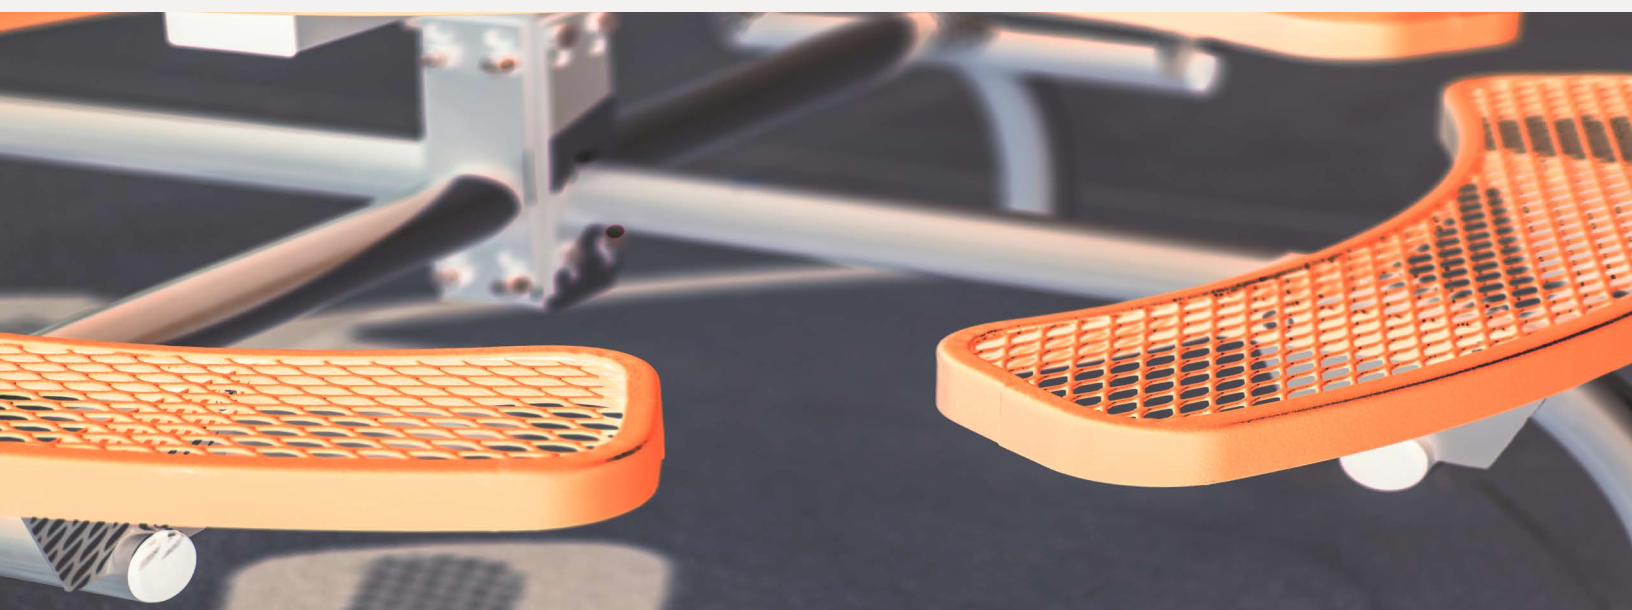

PARKWAREHOUSE.COM | INFO@PARKWAREHOUSE.COM