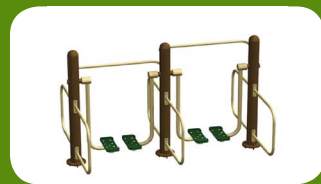

CUSTOM BLEACHER OPTIONS AVAILABLE

Employee Use

Pool Lockers

Medical

Pet Cage Banks

Military Grade

- 16 gauge steel body
- 14 gauge steel door

Single Tier

Double Tier

Triple Tier

Five Tier

Six Tier

3 & 4 ROW

5 ROW

10 ROW

15 ROW

Fitness Equipment

Hand Bike

Air Walker

Air Strider

Vertical Press

A healthy community is a happy community.

Promote health conscious living with our made for public-use outdoor fitness equipment.

Playgrounds