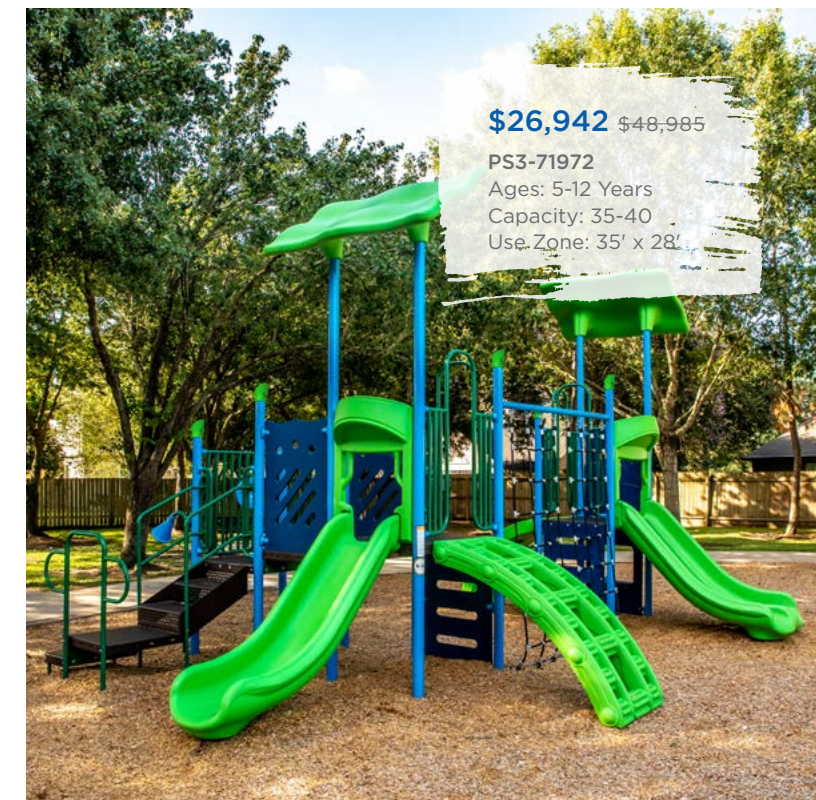

**Warning!** Installation over a hard surface such as concrete, asphalt, or packed earth may result in serious injury from falls.

**\$4,005** ~~\$4,712~~

**TFR0664XX**  
Ages: 5-12 Years  
Use Zone: 21' x 17'

**\$35,047** ~~\$63,721~~

**PS3-31664**  
Ages: 2-12 Years  
Capacity: 30-35  
Use Zone: 43' x 31'

**\$40,861** ~~\$74,292~~

**PS3-71970**  
Ages: 5-12 Years  
Capacity: 40-45  
Use Zone: 28' x 49'

**\$26,942** ~~\$48,985~~