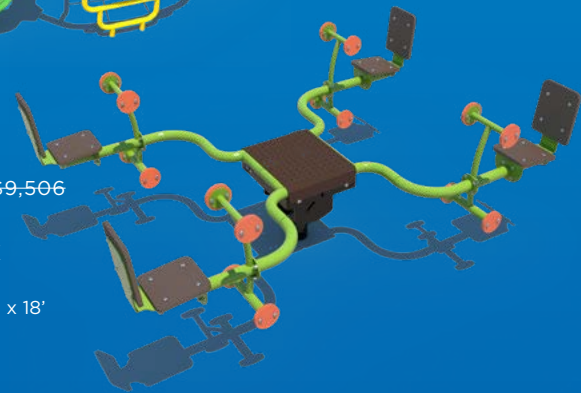

**\$15,200** ~~\$17,882~~

**Tetra Dome Climber**  
TFR0674XX  
Ages: 5-12  
Use Zone: 32' x 31'

**\$8,080** ~~\$9,566~~

**Quad Saw**  
TFR0736XX  
Ages: 5-12  
Use Zone: 22' x 18'

**Sale Terms and Conditions**