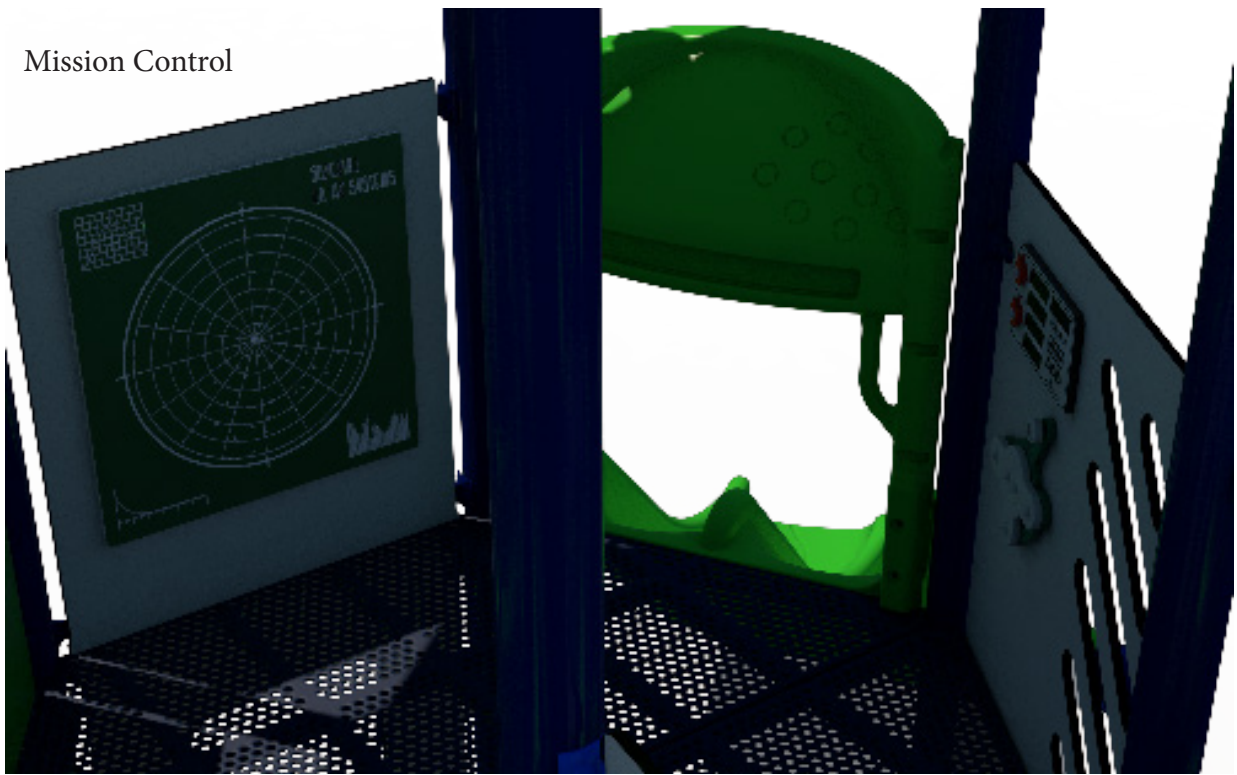

SRPFX-50241

ADA Accessible Rocket

Retro-Rocket

Themed Dramatic Play

Accessibility icon (wheelchair) | Steel icon (diamond) | Age range icon (2-12)

SRPFX-50241

Retro-Rocket

Themed Dramatic Play

Accessibility icons: a wheelchair symbol, a 'Steel' logo with a diamond shape, and an age range '2-12' in a black circle.

SRPFX-50241

Retro-Rocket

Themed Dramatic Play

Accessibility icons: a wheelchair symbol, a 'Steel' logo with a diamond shape, and an age range '2-12' in a black circle.

SRPFX-50241

Retro-Rocket

Themed Dramatic Play

SRPFX-50241

SRPFX

Retro-Rocket

Themed Dramatic Play

Mission Control

Cockpit Panel

Shuttle Controls

Retro-Rocket

Themed Dramatic Play

Ages	Capacity	Use Zone	Fall Height	Actual Size	Timber Count
2-12	162	71'x64'	72"	58'x52'	62

Retro-Rocket

Themed Dramatic Play

Ages	Capacity	Use Zone	Fall Height	Actual Size	Timber Count
2-12	162	71'x64'	72"	58'x52'	62