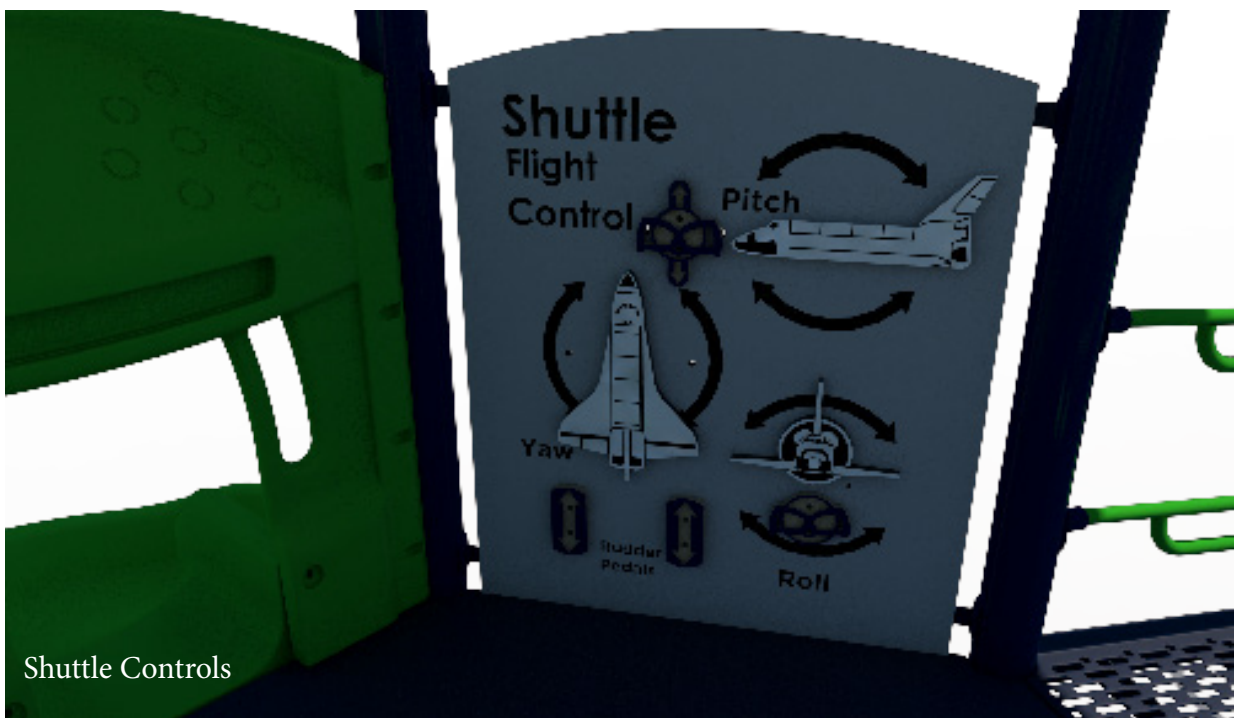

SRPFX-50241

ADA Accessible Rocket

Retro-Rocket

Themed Dramatic Play

Accessibility icon (wheelchair) | Steel icon (diamond) | Age range icon (2-12)

SRPFX-50241

Retro-Rocket

Themed Dramatic Play

Accessibility icons: a wheelchair symbol, a 'Steel' logo with a diamond shape, and an age range '2-12' in a black circle.

SRPFX-50241

Retro-Rocket

Themed Dramatic Play

Accessibility icons: a wheelchair symbol, a 'Steel' logo with a diamond shape, and an age range '2-12' in a black circle.

SRPFX-50241

Retro-Rocket

Themed Dramatic Play

SRPFX-50241

SRPFX

Retro-Rocket

Themed Dramatic Play

Mission Control

Cockpit Panel

Shuttle Controls

Retro-Rocket

Themed Dramatic Play

Ages	Capacity	Use Zone	Fall Height	Actual Size	Timber Count
2-12	162	71'x64'	72"	58'x52'	62

Retro-Rocket

Themed Dramatic Play

Ages	Capacity	Use Zone	Fall Height	Actual Size	Timber Count
2-12	162	71'x64'	72"	58'x52'	62