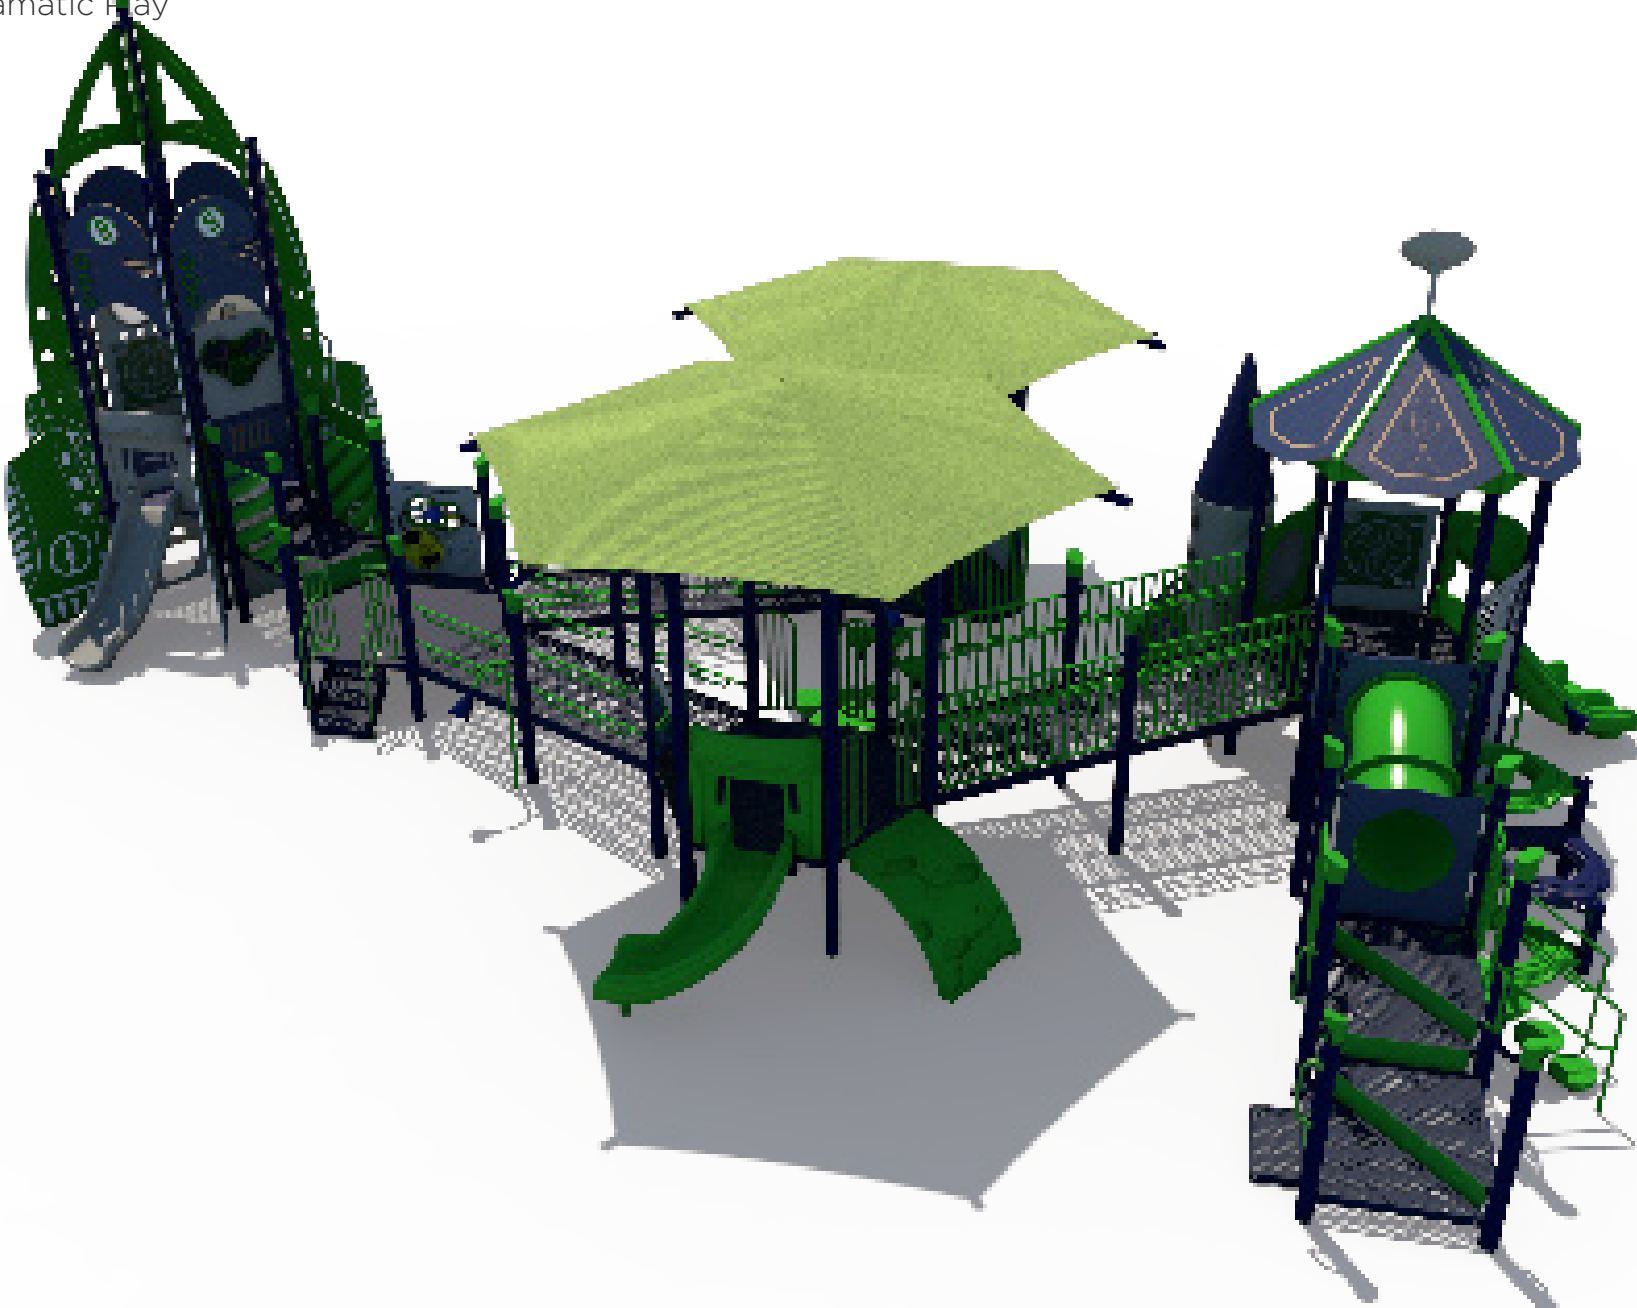

SRPFX-50241

ADA Accessible Rocket

Retro-Rocket

Themed Dramatic Play

Accessibility icon (wheelchair) | Steel icon (diamond) | Age range icon (2-12)

SRPFX-50241

Retro-Rocket

Themed Dramatic Play

Accessibility icons: a wheelchair symbol, a 'Steel' logo with a diamond shape, and an age range '2-12' in a black circle.

SRPFX-50241

Retro-Rocket

Themed Dramatic Play

Accessibility icons: a wheelchair symbol, a 'Steel' logo with a diamond shape, and an age range '2-12' in a black circle.

SRPFX-50241

Retro-Rocket

Themed Dramatic Play

SRPFX-50241

SRPFX

Retro-Rocket

Themed Dramatic Play

Mission Control

Scale 1/8" = 1'

SRPFX-50241

Retro-Rocket

Themed Dramatic Play

Ages	Capacity	Use Zone	Fall Height	Actual Size	Timber Count
2-12	162	71'x64'	72"	58'x52'	62

SRPFX-50241