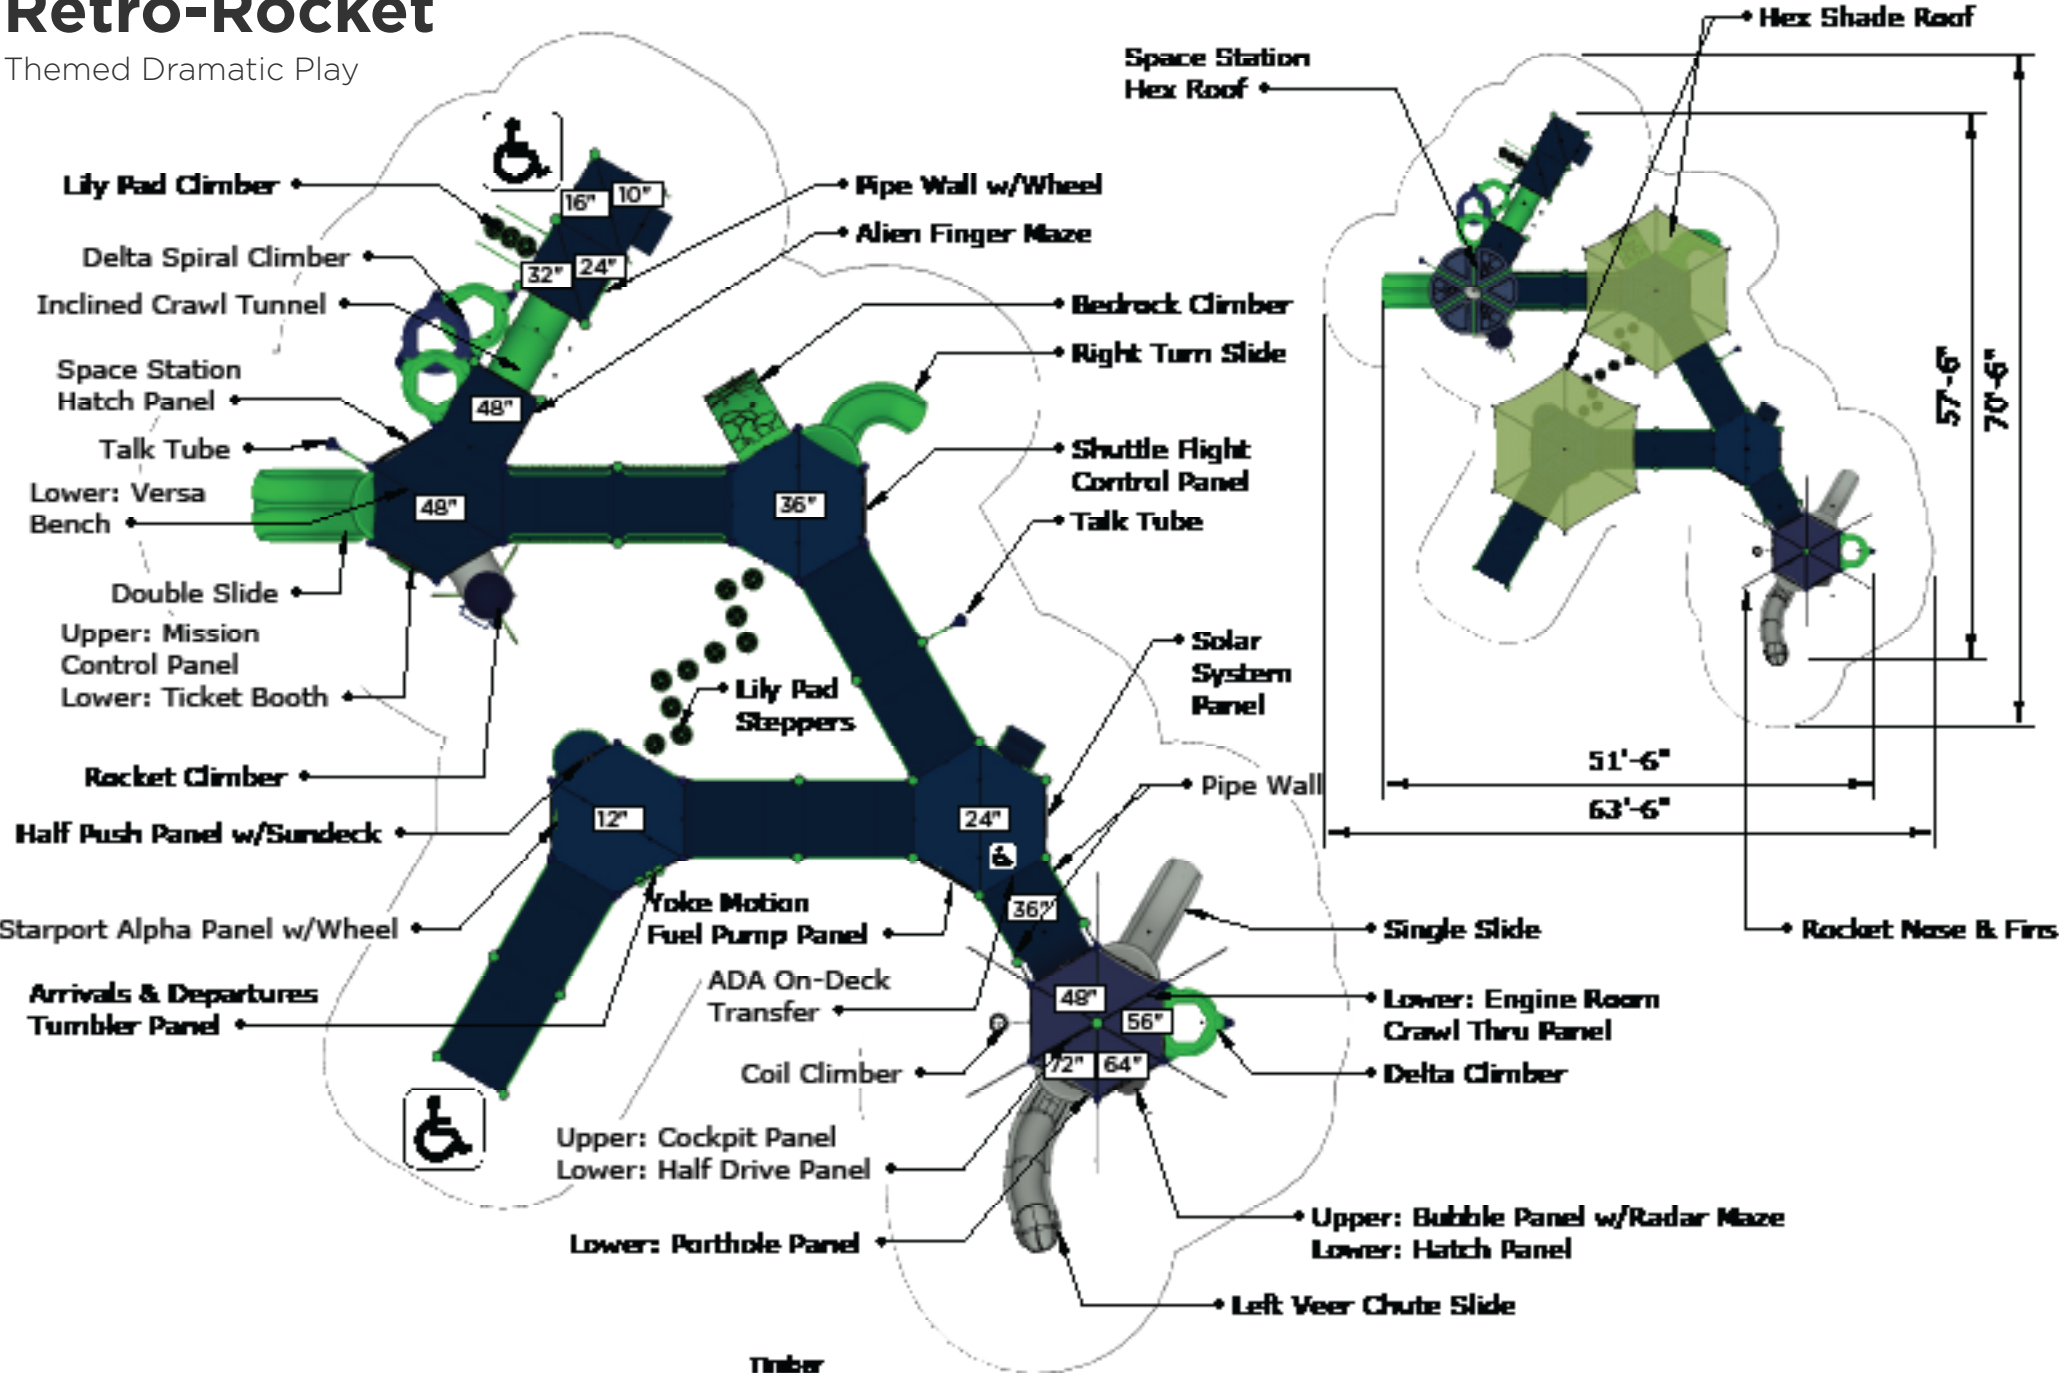

SRPFX-50241

ADA Accessible Rocket

Retro-Rocket

Themed Dramatic Play

Accessibility icon (wheelchair) | Steel icon (diamond) | Age range icon (2-12)

SRPFX-50241

Retro-Rocket

Themed Dramatic Play

Accessibility icons: a wheelchair symbol, a 'Steel' logo with a diamond shape, and an age range '2-12' in a black circle.

SRPFX-50241

Retro-Rocket

Themed Dramatic Play

Accessibility icons: a wheelchair symbol, a 'Steel' logo with a diamond shape, and an age range '2-12' in a black circle.

SRPFX-50241

Retro-Rocket

Themed Dramatic Play

SRPFX-50241

SRPFX

Retro-Rocket

Themed Dramatic Play

Mission Control

Cockpit Panel

Shuttle Controls

Retro-Rocket

Themed Dramatic Play

Ages	Capacity	Use Zone	Fall Height	Actual Size	Timber Count
2-12	162	71'x64'	72"	58'x52'	62

Retro-Rocket

Themed Dramatic Play

Ages	Capacity	Use Zone	Fall Height	Actual Size	Timber Count
2-12	162	71'x64'	72"	58'x52'	62