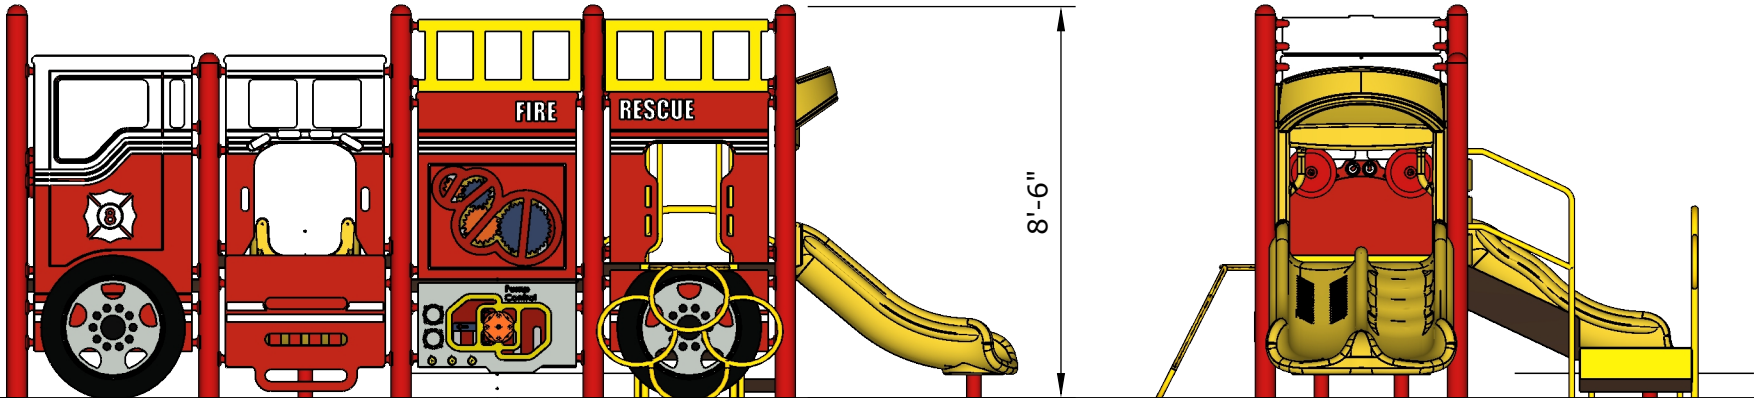

Fire Truck

Themed Steel Play

Ages	Capacity	Use Zone	Fall Height	Actual Size	Timber Count
2-5	46	34'x24'	36"	21'x12'	24

Scale: 1" = 4'