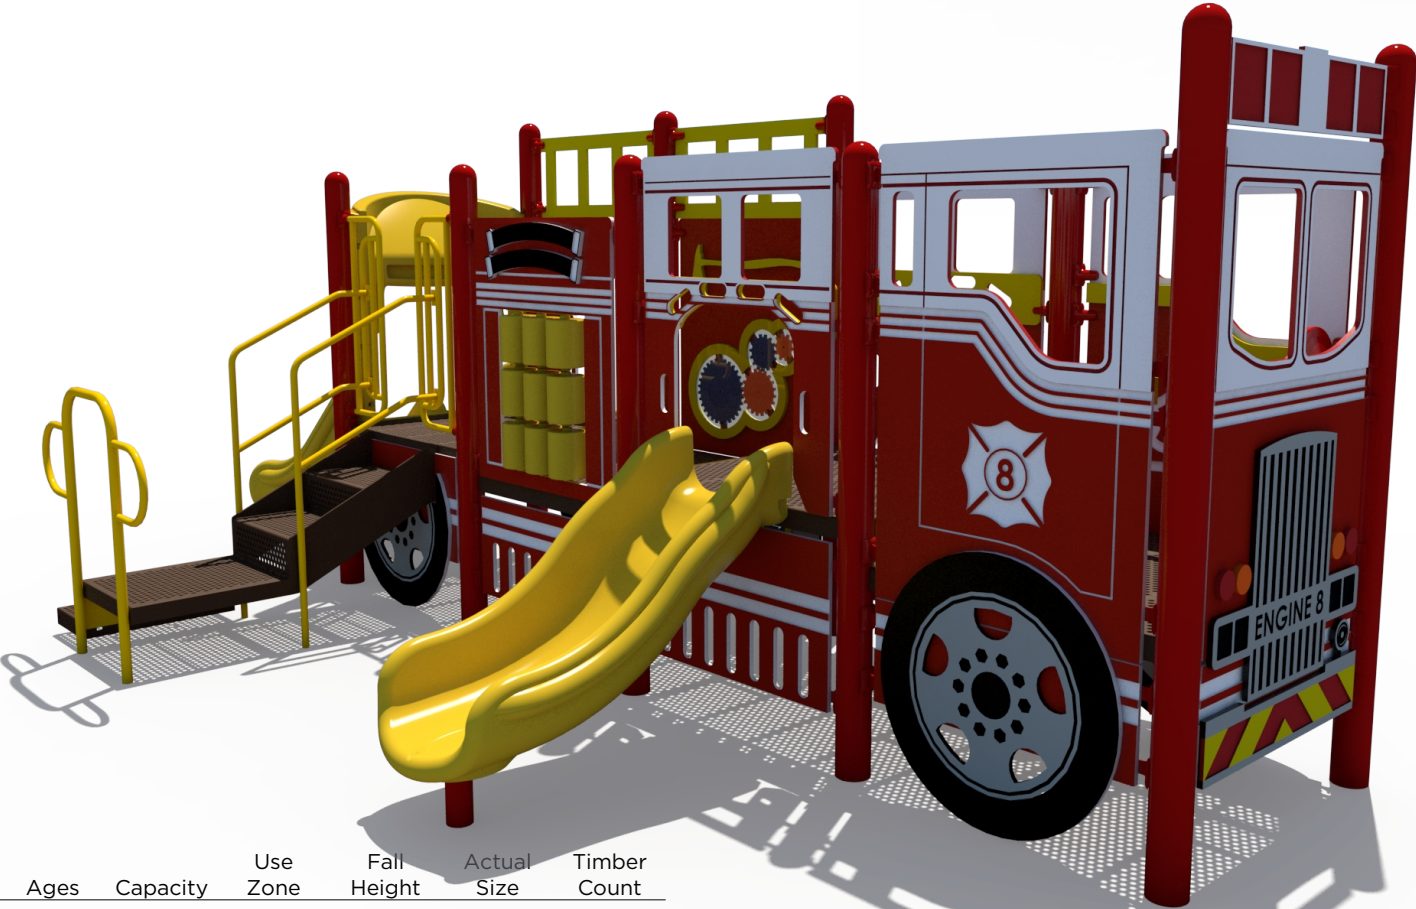

# Fire Truck

Themed Steel Play

Ages	Capacity	Use Zone	Fall Height	Actual Size	Timber Count
2-5	46	34'x24'	36"	21'x12'	24

# Fire Truck

Themed Steel Play

Ages	Capacity	Use Zone	Fall Height	Actual Size	Timber Count
2-5	46	34'x24'	36"	21'x12'	24

Scale: 1" = 4'

SRPFX-50209

# Fire Truck

Themed Steel Play

Ages	Capacity	Use Zone	Fall Height	Actual Size	Timber Count
2-5	46	34'x24'	36"	21'x12'	24

Scale: 1" = 4'