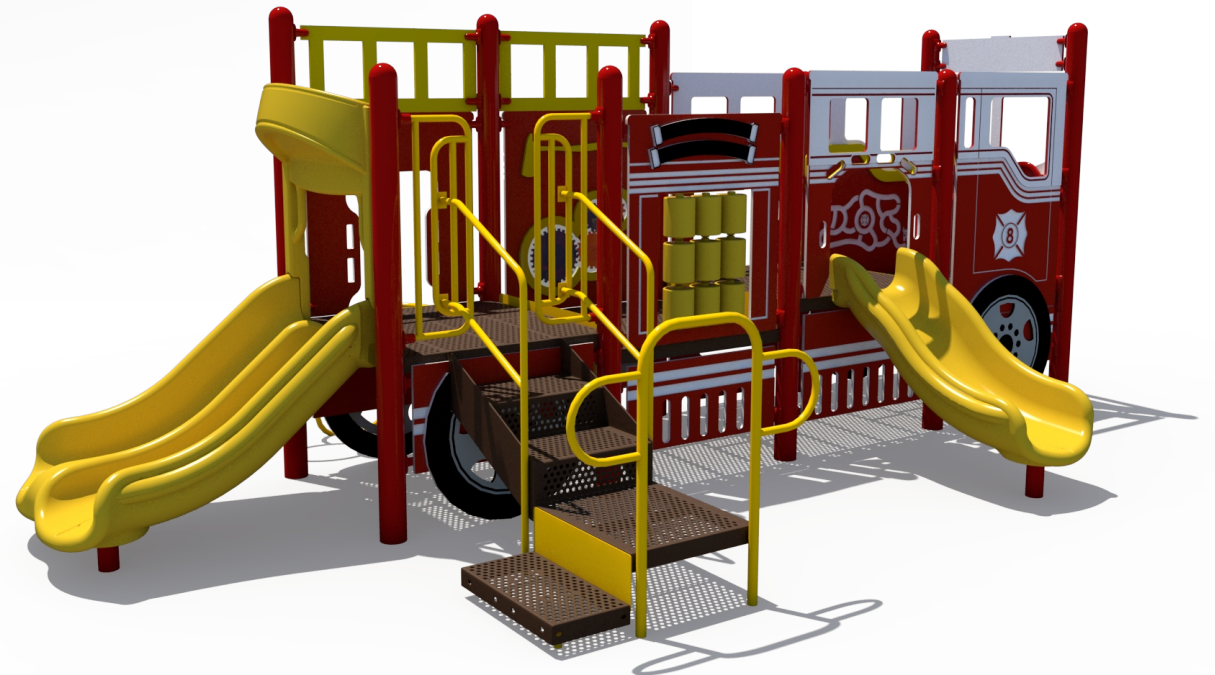

# Fire Truck

Themed Steel Play

Ages	Capacity	Use Zone	Fall Height	Actual Size	Timber Count
2-5	46	34'x24'	36"	21'x12'	24

# Fire Truck

Themed Steel Play

Ages	Capacity	Use Zone	Fall Height	Actual Size	Timber Count
2-5	46	34'x24'	36"	21'x12'	24

Scale: 1" = 4'

SRPFX-50209

# Fire Truck

Themed Steel Play

Ages	Capacity	Use Zone	Fall Height	Actual Size	Timber Count
2-5	46	34'x24'	36"	21'x12'	24

Scale: 1" = 4'