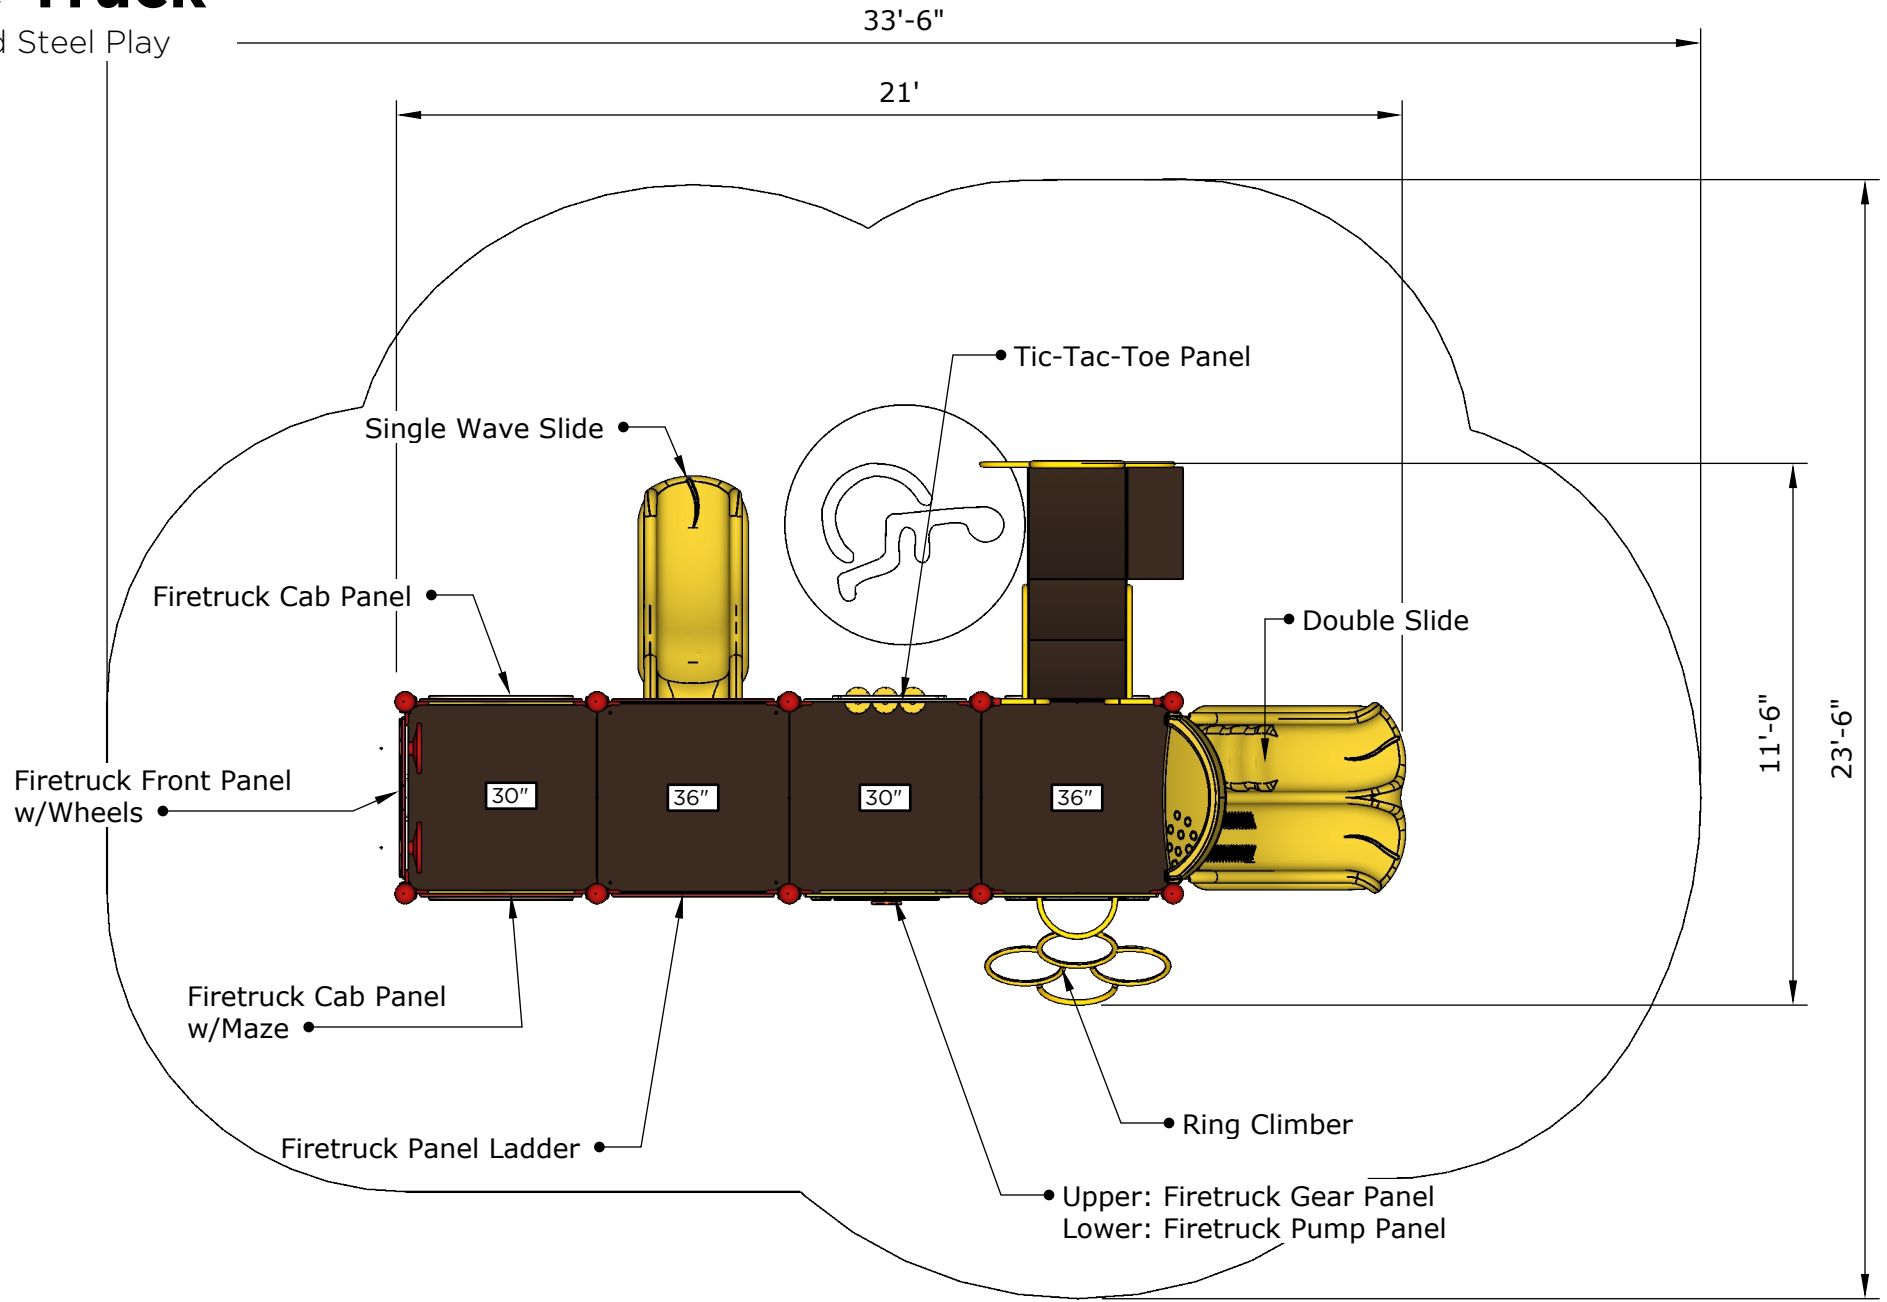

# Fire Truck

Themed Steel Play

Ages	Capacity	Use Zone	Fall Height	Actual Size	Timber Count
2-5	46	34'x24'	36"	21'x12'	24

# Fire Truck

Themed Steel Play

Ages	Capacity	Use Zone	Fall Height	Actual Size	Timber Count
2-5	46	34'x24'	36"	21'x12'	24

Scale: 1" = 4'

SRPFX-50209

# Fire Truck

Themed Steel Play

Ages	Capacity	Use Zone	Fall Height	Actual Size	Timber Count
2-5	46	34'x24'	36"	21'x12'	24

Scale: 1" = 4'