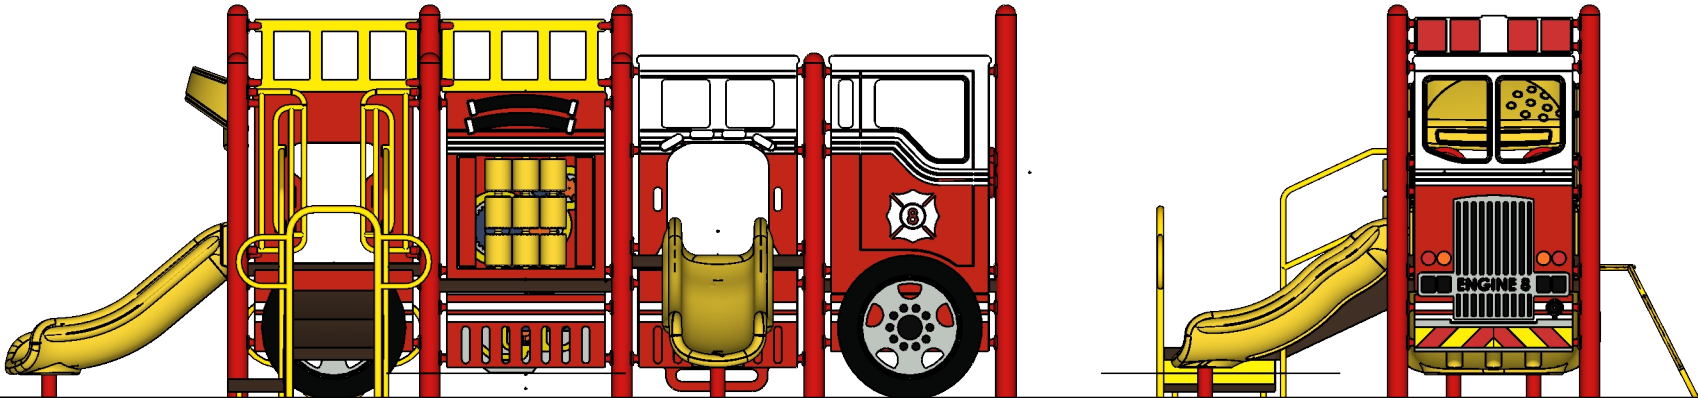

# Fire Truck

Themed Steel Play

Ages	Capacity	Use Zone	Fall Height	Actual Size	Timber Count
2-5	46	34'x24'	36"	21'x12'	24

Scale: 1" = 4'

SRPFX-50209

# Fire Truck

Themed Steel Play

Ages	Capacity	Use Zone	Fall Height	Actual Size	Timber Count
2-5	46	34'x24'	36"	21'x12'	24

Scale: 1" = 4'