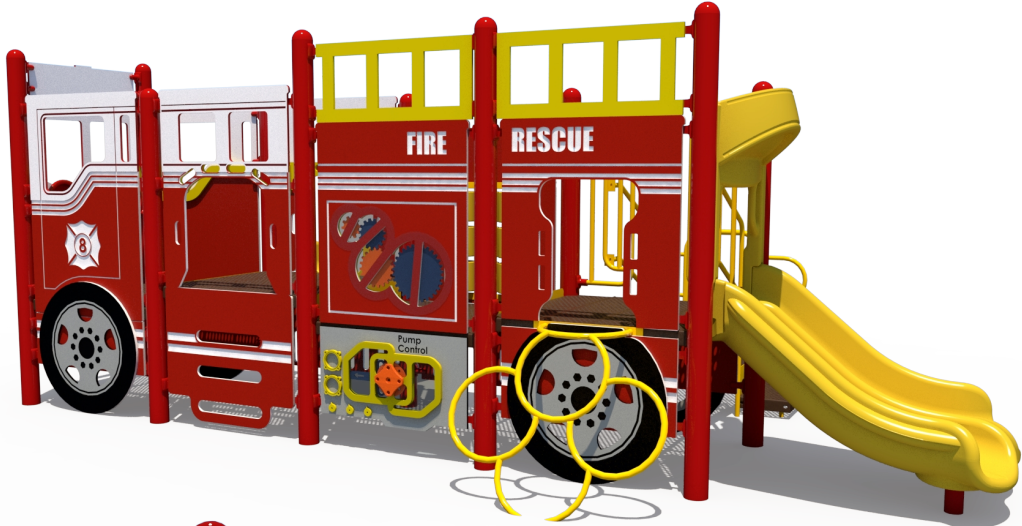

**SRPFX**

**SRPFX-50209**

Firetruck

# Fire Truck

Themed Steel Play

Ages	Capacity	Use Zone	Fall Height	Actual Size	Timber Count
2-5	46	34'x24'	36"	21'x12'	24

# Fire Truck

Themed Steel Play

Ages	Capacity	Use Zone	Fall Height	Actual Size	Timber Count
2-5	46	34'x24'	36"	21'x12'	24

Scale: 1" = 4'

SRPFX-50209