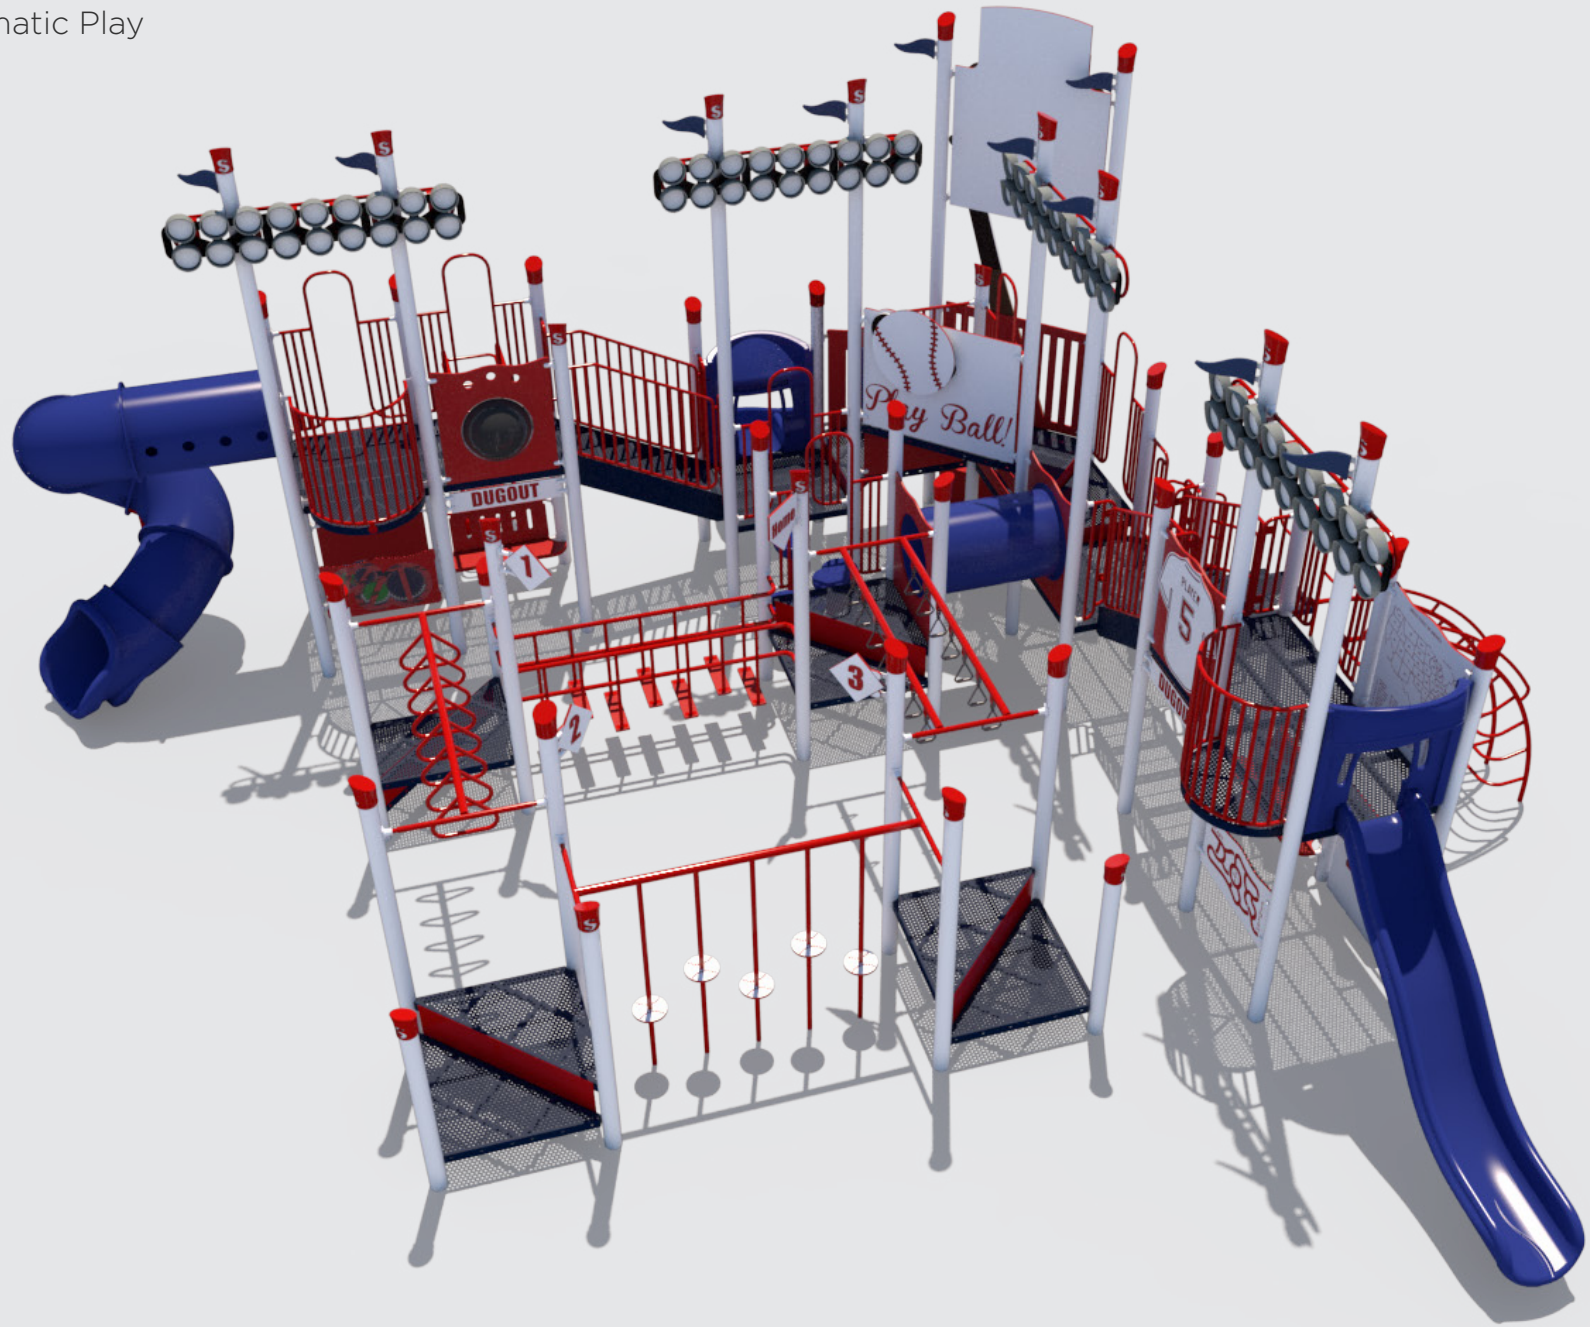

**SRPFX-50188-R1**

Baseball

# BaseBall

Themed Dramatic Play