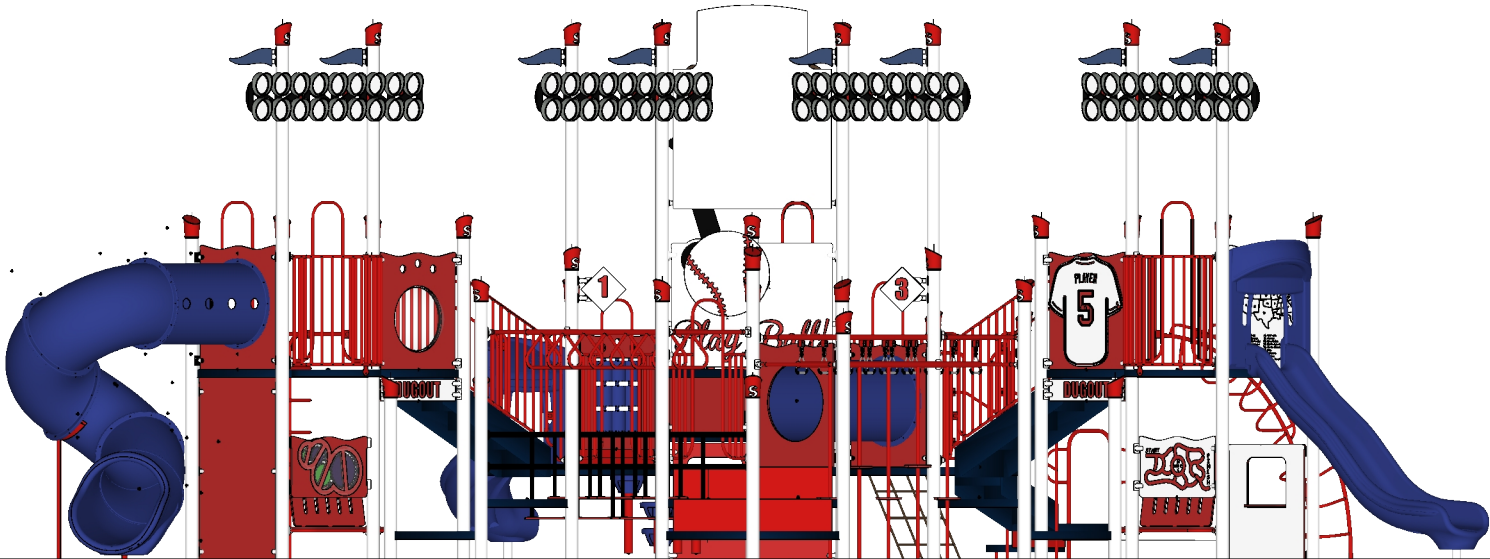

# Baseball

Themed Steel Play

Front

17'-6"

Back

Ages	Capacity	Use Zone	Fall Height	Actual Size	Timber Count
5-12	139	59'x45'	7'	46'x33'	44

# Baseball

Themed Steel Play

Left

Right

Ages	Capacity	Use Zone	Fall Height	Actual Size	Timber Count
5-12	139	59'x45'	7'	46'x33'	44