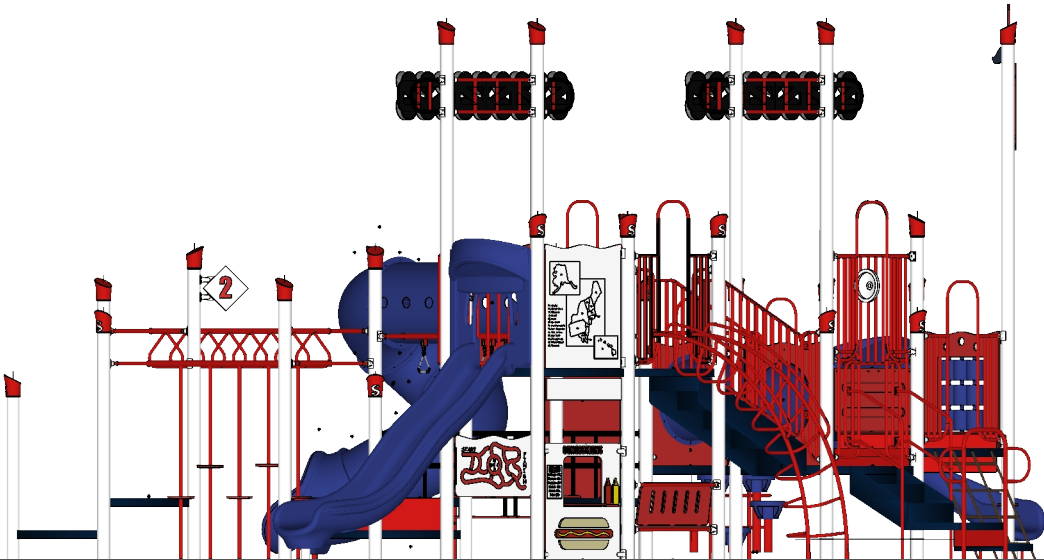

# Baseball

Themed Steel Play

Front

17'-6"

Back

Ages	Capacity	Use Zone	Fall Height	Actual Size	Timber Count
5-12	139	59'x45'	7'	46'x33'	44

# Baseball

Themed Steel Play

Left

Right

Ages	Capacity	Use Zone	Fall Height	Actual Size	Timber Count
5-12	139	59'x45'	7'	46'x33'	44