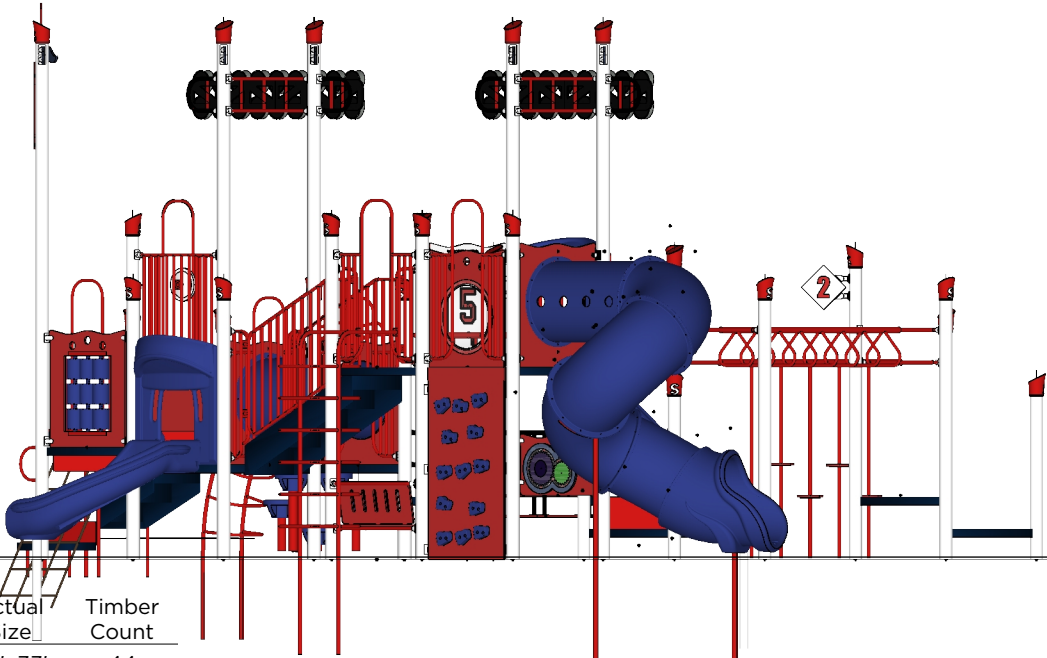

# Baseball

Themed Steel Play

Ages	Capacity	Use Zone	Fall Height	Actual Size	Timber Count
5-12	139	59'x45'	7'	46'x33'	44

# Baseball

Themed Steel Play

Front

17'-6"

Back

Ages	Capacity	Use Zone	Fall Height	Actual Size	Timber Count
5-12	139	59'x45'	7'	46'x33'	44

# Baseball

Themed Steel Play

Left

Right

Ages	Capacity	Use Zone	Fall Height	Actual Size	Timber Count
5-12	139	59'x45'	7'	46'x33'	44