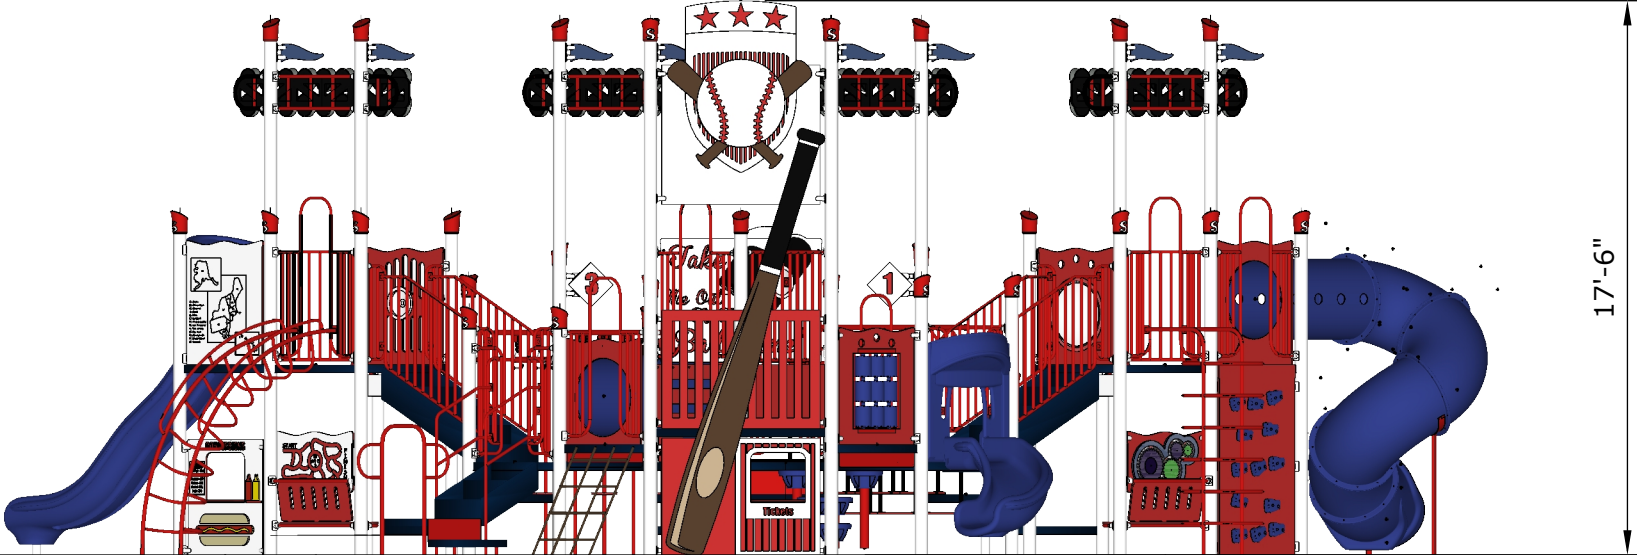

# Baseball

Themed Steel Play

Ages	Capacity	Use Zone	Fall Height	Actual Size	Timber Count
5-12	139	59'x45'	7'	46'x33'	44

# Baseball

Themed Steel Play

Front

17'-6"

Back

Ages	Capacity	Use Zone	Fall Height	Actual Size	Timber Count
5-12	139	59'x45'	7'	46'x33'	44