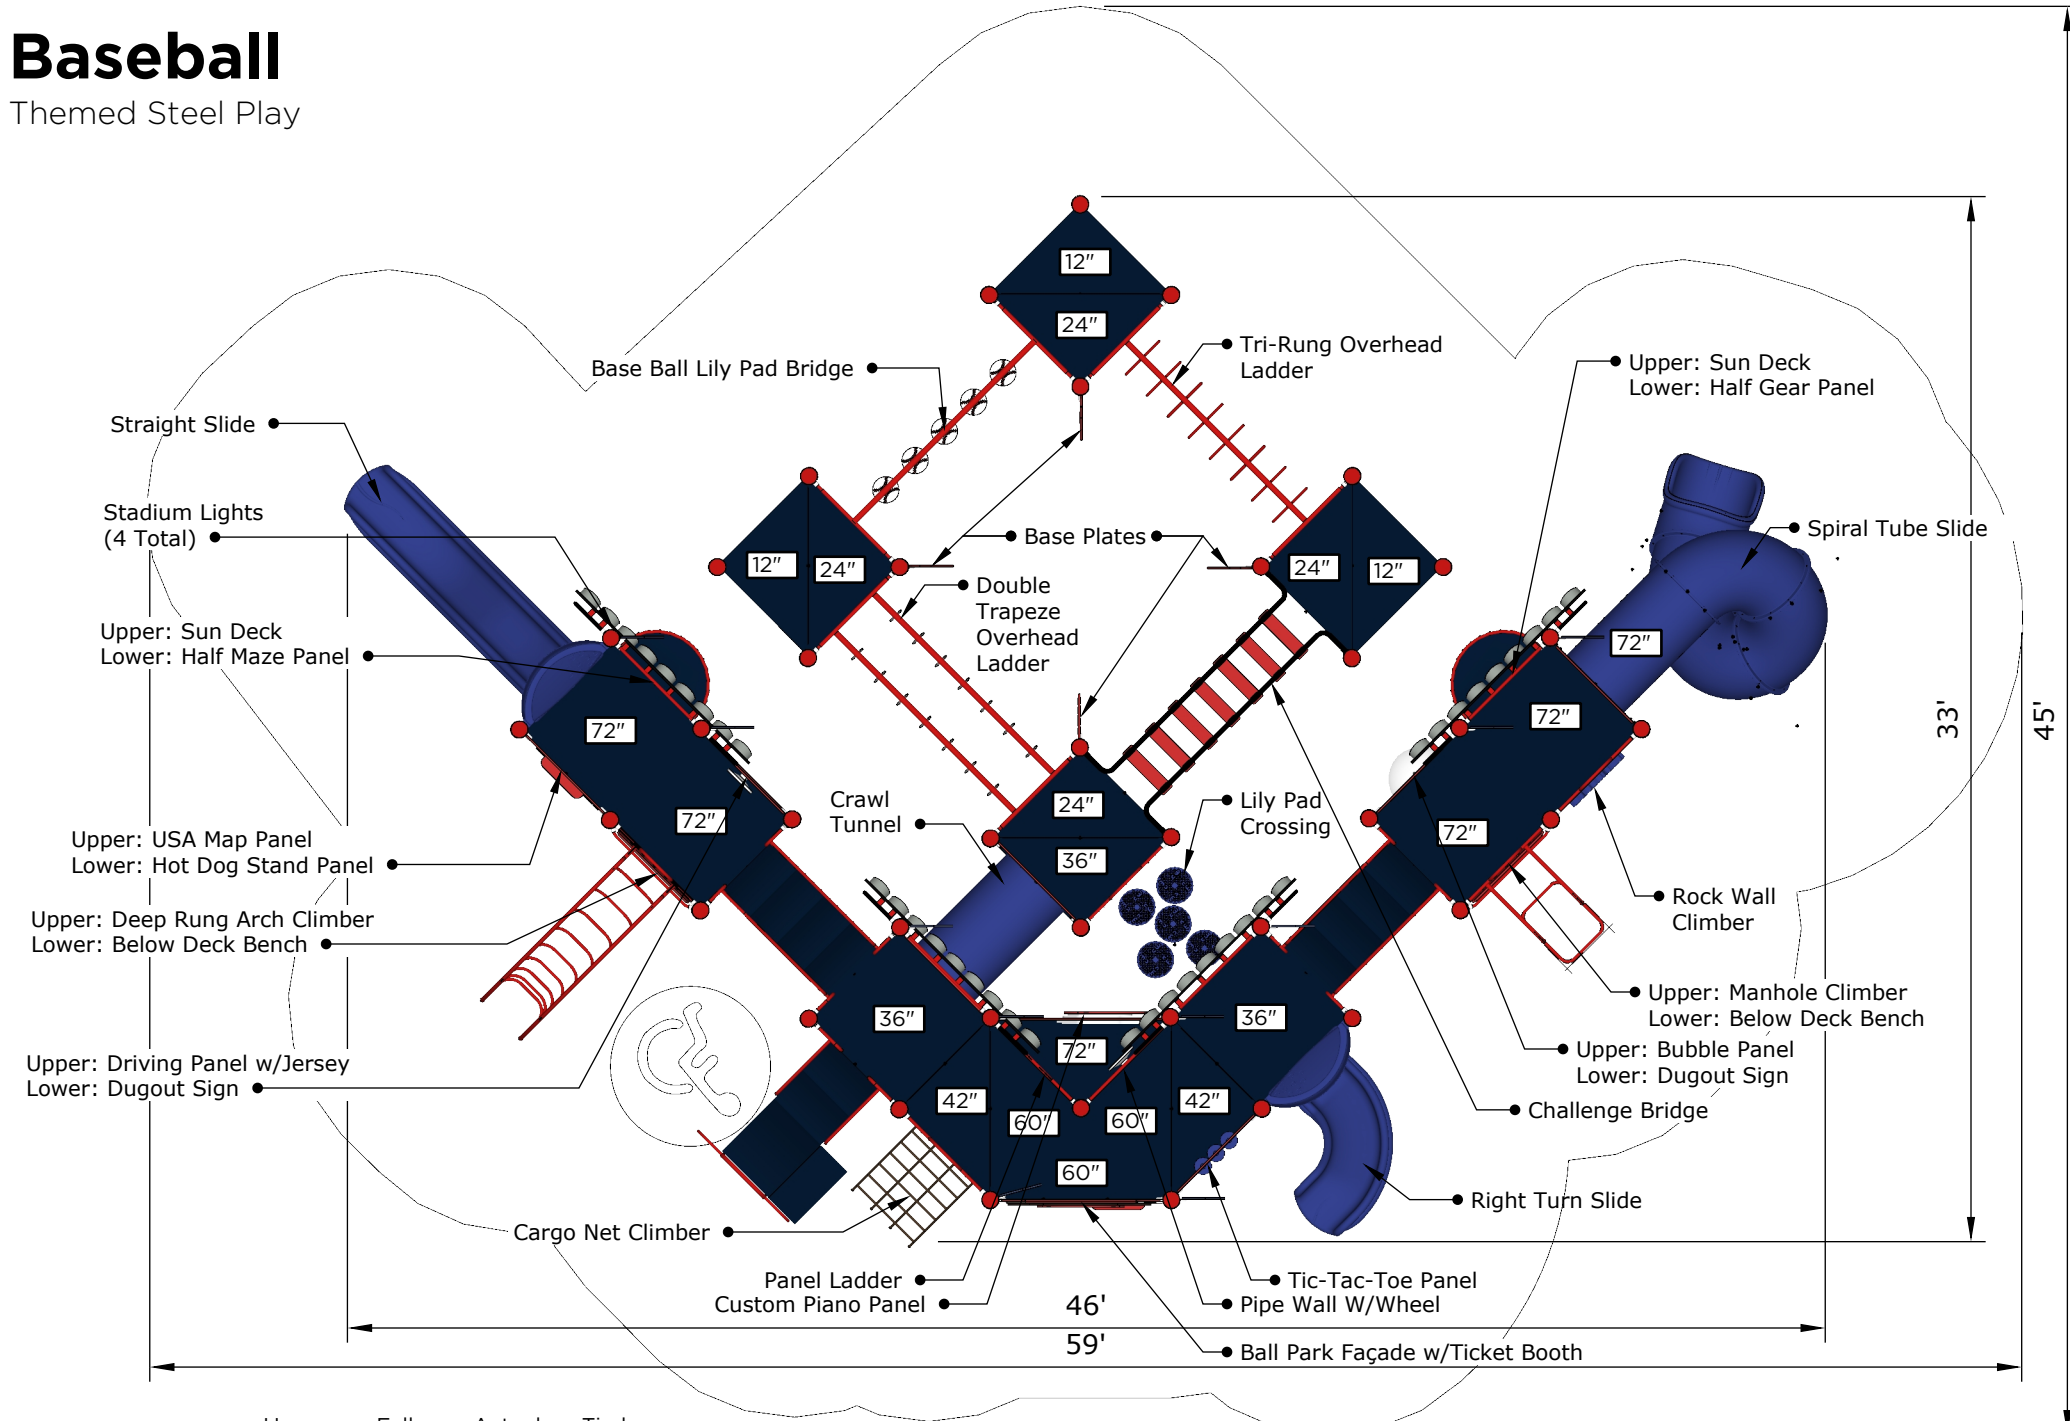

# BaseBall

Themed Dramatic Play

# Baseball

Themed Steel Play

Ages	Capacity	Use Zone	Fall Height	Actual Size	Timber Count
5-12	139	59'x45'	7'	46'x33'	44

# Baseball

Themed Steel Play

Front

17'-6"

Back

Ages	Capacity	Use Zone	Fall Height	Actual Size	Timber Count
5-12	139	59'x45'	7'	46'x33'	44

# Baseball

Themed Steel Play

Left

Right

Ages	Capacity	Use Zone	Fall Height	Actual Size	Timber Count
5-12	139	59'x45'	7'	46'x33'	44