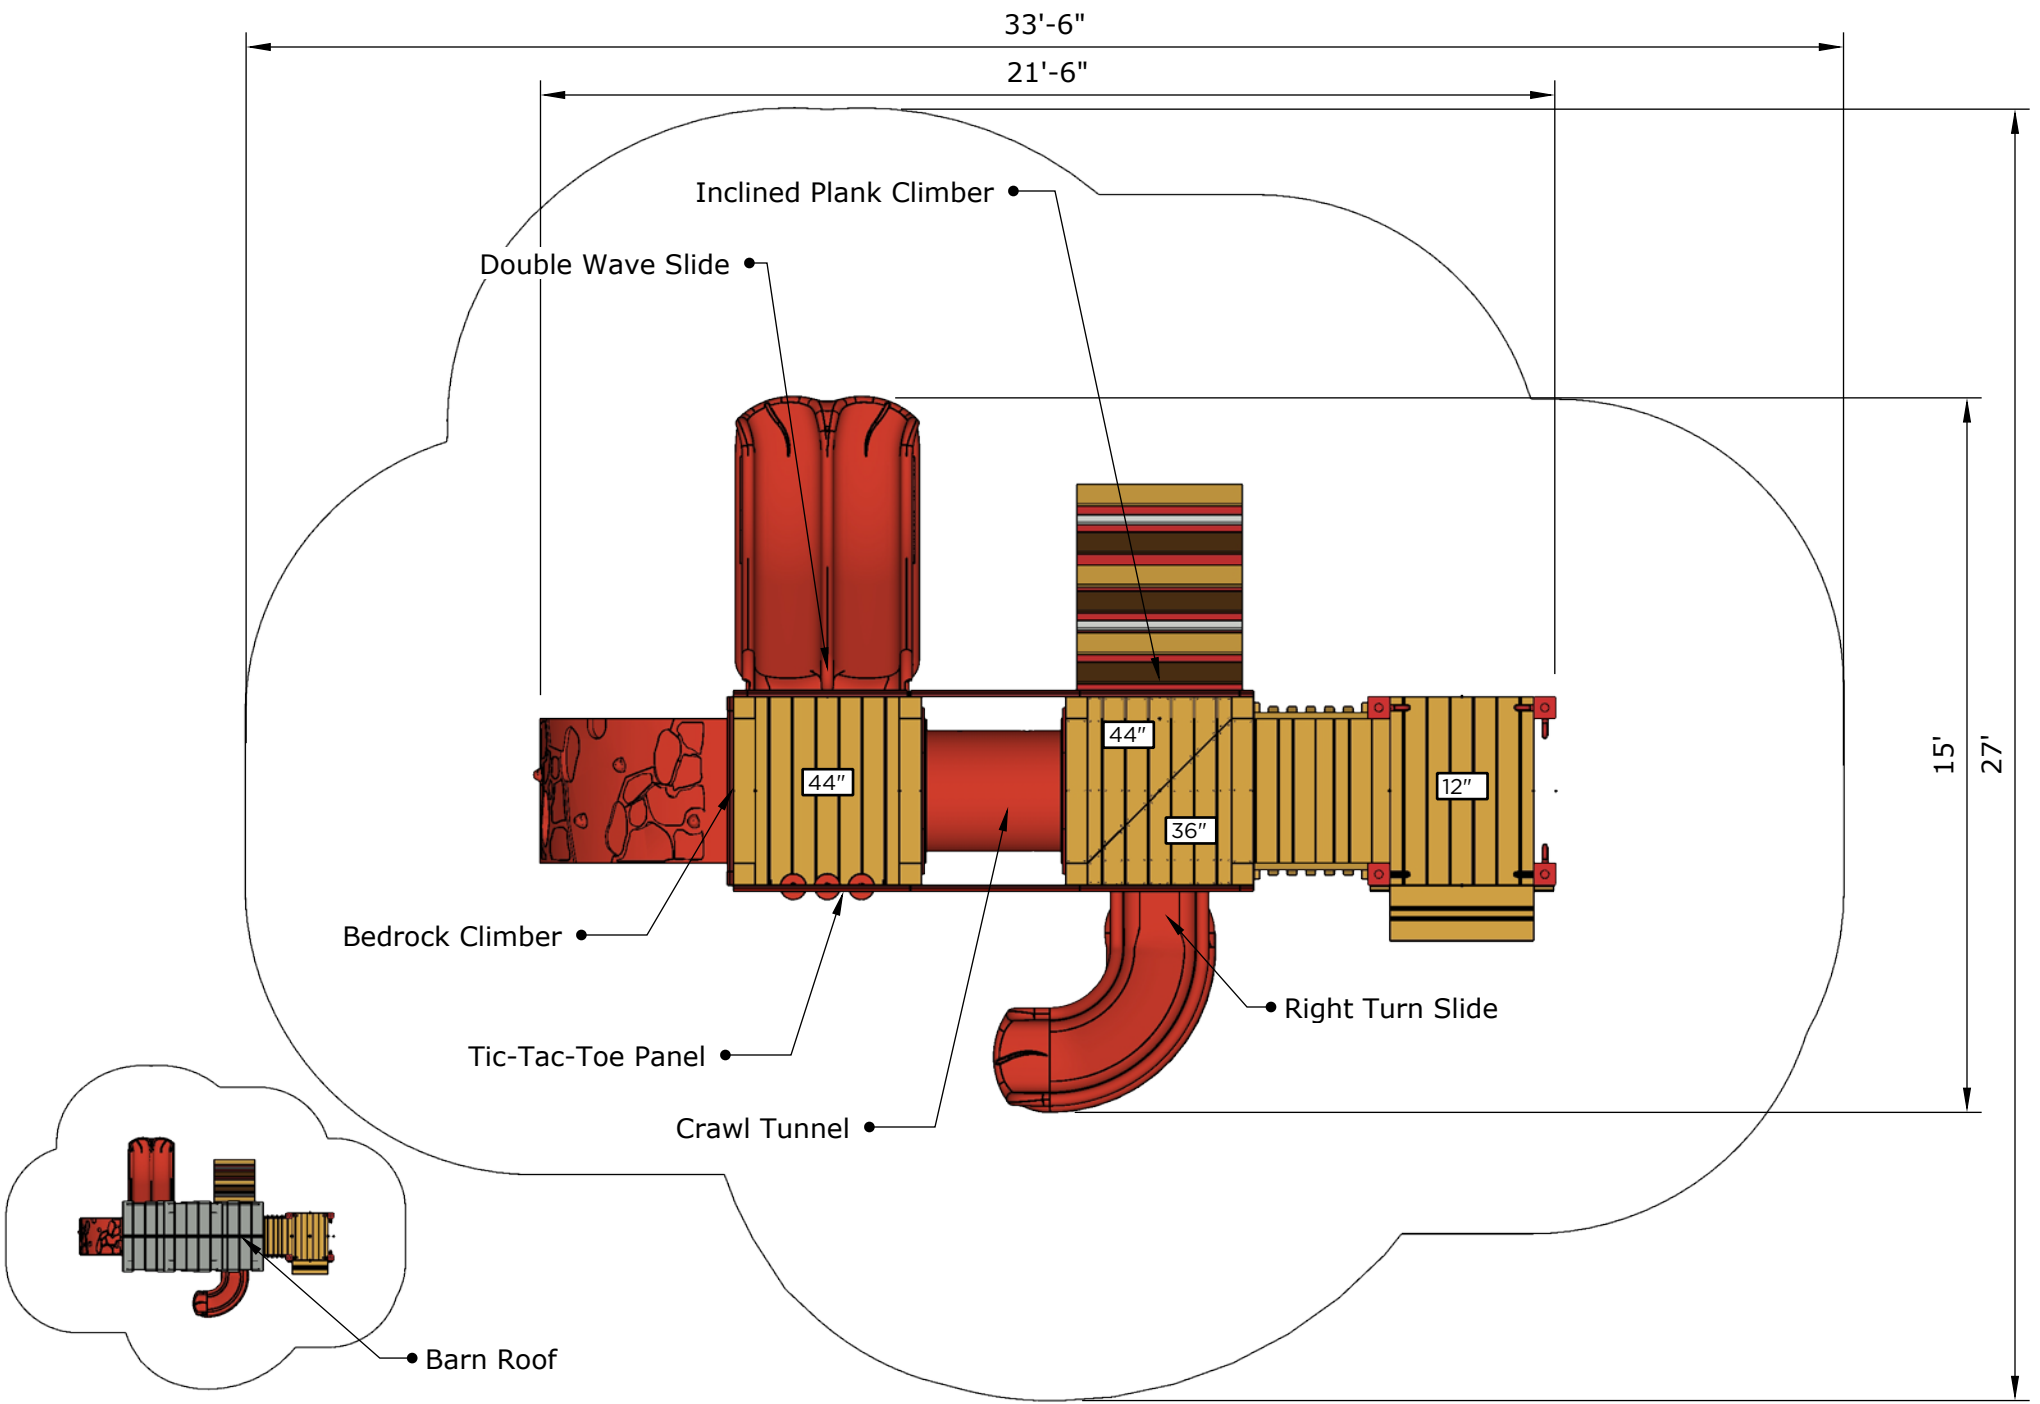

SRP

R3FX-30038-R1

Recycled Barn Theme

Small Barn

Themed Dramatic Play

Accessibility icon (wheelchair) Recycle icon 2-5

R3FX-30038-R1

Small Barn

Themed Dramatic Play

R3FX-30038-R1

Ages	Capacity	Use Zone	Fall Height	Actual Size	Timber Count
2-5	35	34'x27'	48"	22'x15'	26

R3FX-30038-R1

Ages	Capacity	Use Zone	Fall Height	Actual Size	Timber Count
2-5	35	34'x27'	48"	21'x15'	26