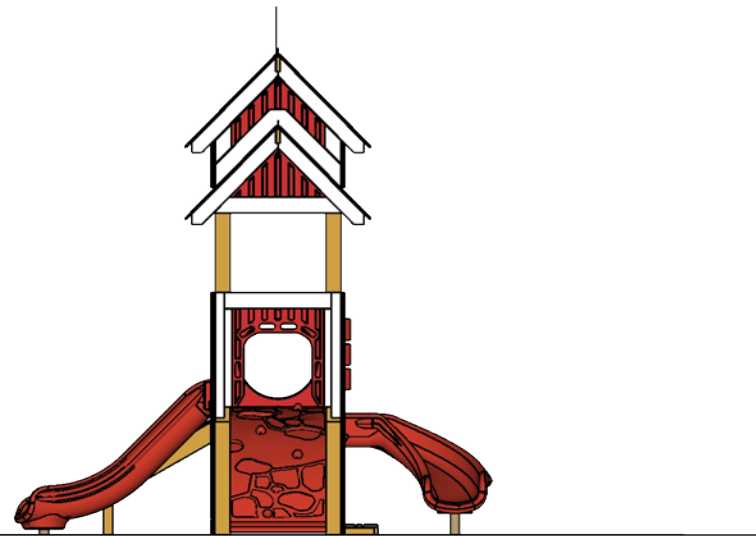

SRP

R3FX-30038-R1

Recycled Barn Theme

Small Barn

Themed Dramatic Play

Accessibility icon (wheelchair) Recycle icon 2-5

R3FX-30038-R1

Small Barn

Themed Dramatic Play

R3FX-30038-R1

Ages	Capacity	Use Zone	Fall Height	Actual Size	Timber Count
2-5	35	34'x27'	48"	22'x15'	26

R3FX-30038-R1

Ages	Capacity	Use Zone	Fall Height	Actual Size	Timber Count
2-5	35	34'x27'	48"	21'x15'	26