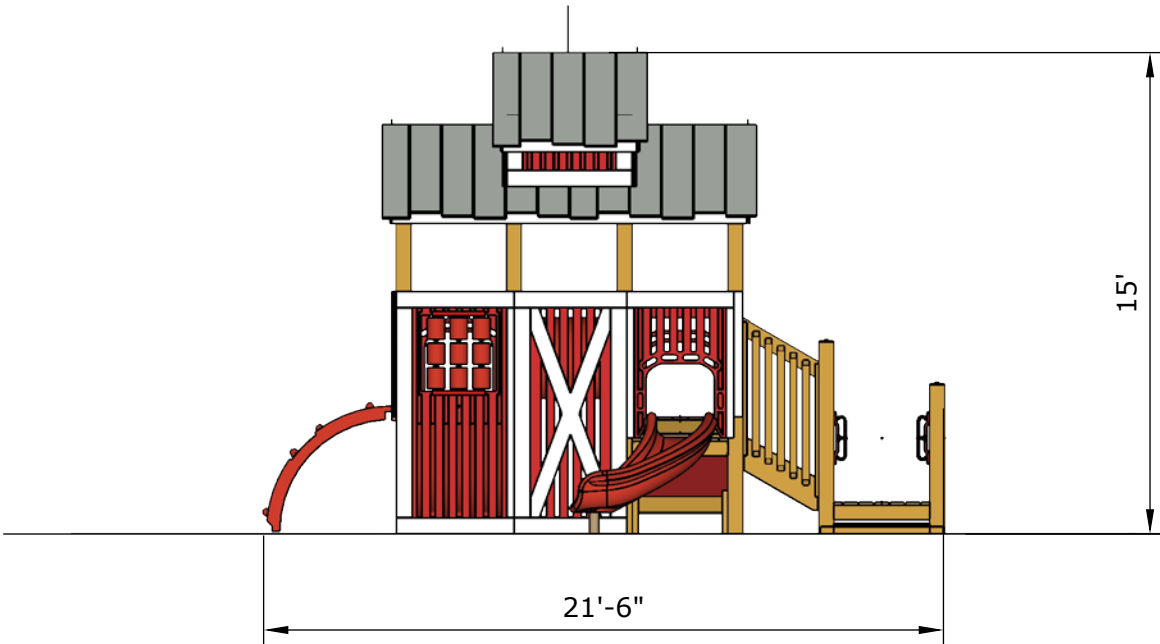

SRP

R3FX-30038-R1

Recycled Barn Theme

Small Barn

Themed Dramatic Play

Accessibility icon (wheelchair) Recycle icon 2-5

R3FX-30038-R1

Small Barn

Themed Dramatic Play

R3FX-30038-R1

Ages	Capacity	Use Zone	Fall Height	Actual Size	Timber Count
2-5	35	34'x27'	48"	22'x15'	26

R3FX-30038-R1

Ages	Capacity	Use Zone	Fall Height	Actual Size	Timber Count
2-5	35	34'x27'	48"	21'x15'	26