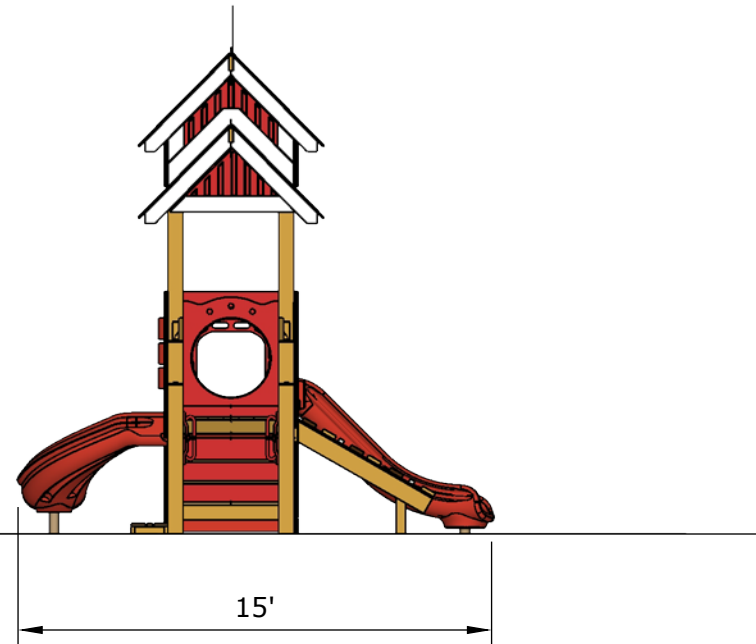

SRP

R3FX-30038-R1

Recycled Barn Theme

Small Barn

Themed Dramatic Play

Accessibility icon (wheelchair) Recycle icon 2-5

R3FX-30038-R1

Small Barn

Themed Dramatic Play

R3FX-30038-R1

Ages	Capacity	Use Zone	Fall Height	Actual Size	Timber Count
2-5	35	34'x27'	48"	22'x15'	26

R3FX-30038-R1

Ages	Capacity	Use Zone	Fall Height	Actual Size	Timber Count
2-5	35	34'x27'	48"	21'x15'	26