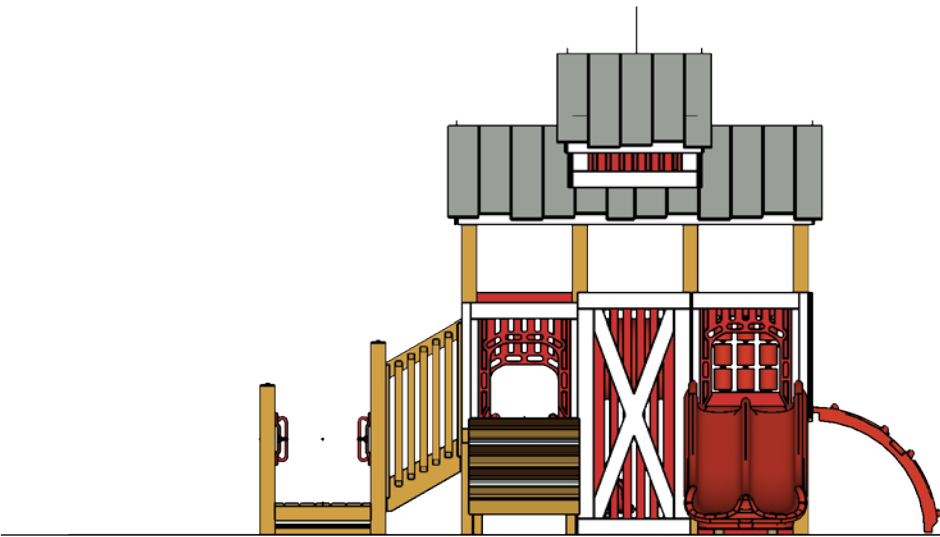

SRP

R3FX-30038-R1

Recycled Barn Theme

Small Barn

Themed Dramatic Play

Accessibility icon (wheelchair) Recycle icon 2-5

R3FX-30038-R1

Small Barn

Themed Dramatic Play

R3FX-30038-R1

Ages	Capacity	Use Zone	Fall Height	Actual Size	Timber Count
2-5	35	34'x27'	48"	22'x15'	26

R3FX-30038-R1

Ages	Capacity	Use Zone	Fall Height	Actual Size	Timber Count
2-5	35	34'x27'	48"	21'x15'	26