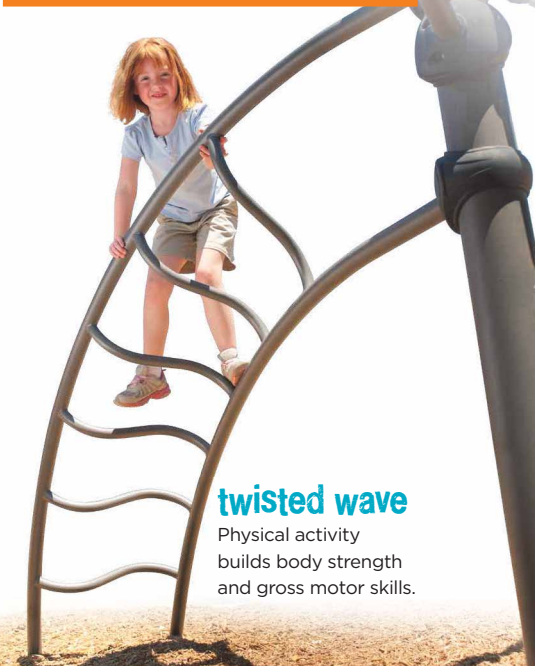

strataclimb

Textured climber helps develop coordination and balance.

sky climb improves coordination and balance.

arched wall

Alternating openings allow kids to create their own path as they weave their body through to the top.

sky wall Provides climbing challenges on both sides, with professional hand holds and openings for supervision.

twisted wave
Physical activity builds body strength and gross motor skills.

warranty and colors!