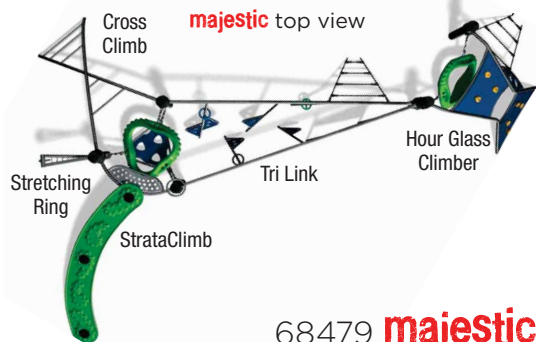

sleek The absence of traditional decks provides unrestricted play access, encouraging ease of movement and excellent supervision qualities.

variety Over 20 different ground-based activities offer increased challenge and difficulty levels that are controlled by the child.

68479 **majestic**
Activities: 5 events
ASTM Use Zone: 28' x 37'1"
Capacity: 20-25 kids
Fall Height: 8'

Heavy-duty galvanized 5" O.D. uprights, factory drilled and easy to install

Pops of color and fun games kids can create