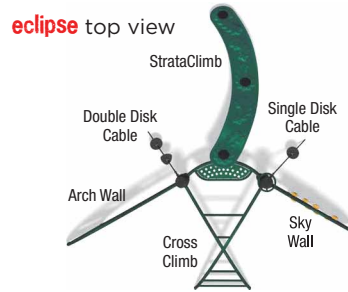

compact structures pack play into small spaces

68473 eclipse

Activities: 6 events
ASTM Use Zone: 27'2" x 26'11"
Capacity: 10-15 kids
Fall Height: 8'