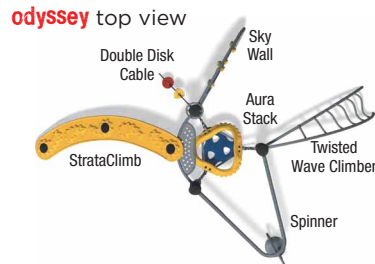

Activities: 6 events
ASTM Use Zone: 27'2" x 26'11"
Capacity: 10-15 kids
Fall Height: 8'

68474 surge

Activities: 3 events
ASTM Use Zone: 26'3" x 25'5"
Capacity: 10-15 kids
Fall Height: 8'

68472 odyssey

Activities: 6 events
ASTM Use Zone: 31'2" x 24'10"
Capacity: 8-12 kids
Fall Height: 8'