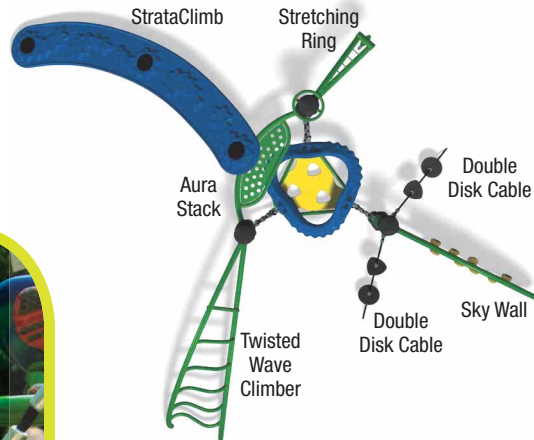

Activities: 7 events

ASTM Use Zone: 29'11" x 25'7"

Capacity: 15-20 kids

Fall Height: 8'

prestige top view

turf surfacing

presents a natural, attractive surfacing option for Skyline structures.

with limitless options

climbing that scales

68475 **unity**

The Unity provides a lateral, unrestricted climbing path from one end of the structure to the other, encouraging balance, strength and endurance.

Activities: 5 events

ASTM Use Zone: 21'2" x 34'4"

Capacity: 15-20 kids

Fall Height: 8'

new heights

Children can approach Skyline from multiple entry points and continually renew their engagement as they laterally traverse from one end of the structure to the other.