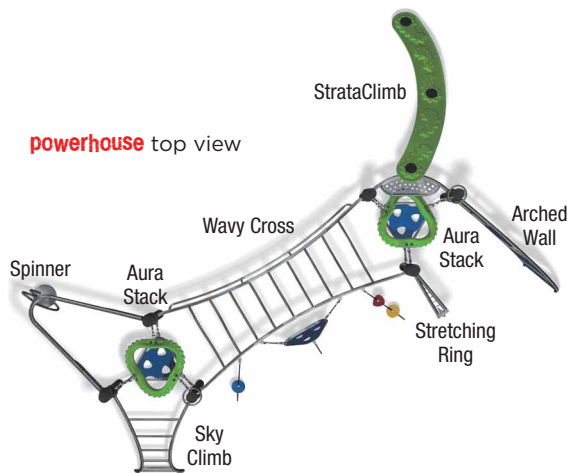

aura stack

The Aura Stack provides a quiet spot for reflection and a break from activities.

Continuous movement through the structure gets children's hearts pumping.

fitness

Maximize physical fitness with **Play On!**® curriculum.

68481 powerhouse

One of our largest structures promotes climbing, balance, overhead, and spinning activities, ideal for schools, parks, or community settings.

Activities: 8 events

ASTM Use Zone: 27'10" x 35'7"

Capacity: 25-30 kids

Fall Height: 8'

linking physical

Skyline presents plenty of opportunities for upper body strengthening, core balance development, and increased stamina.

fitness & fun!

Kids access the structure from undefined entry points.

stretching ring

Kids will improve their upper body strength and stamina as they swing and spin.

linear structures are perfect for **traversing**

energy top view

68480 **energy**

Activities: 7 events

ASTM Use Zone: 41'2" x 37'5"