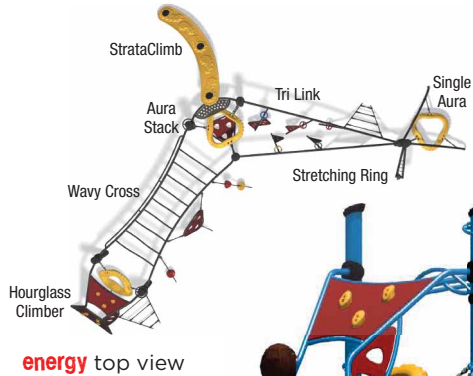

Capacity: 25-30 kids

Fall Height: 8'

linking physical

Skyline presents plenty of opportunities for upper body strengthening, core balance development, and increased stamina.

fitness & fun!

Kids access the structure from undefined entry points.

stretching ring

Kids will improve their upper body strength and stamina as they swing and spin.

linear structures are perfect for **traversing**

energy top view

68480 **energy**

Activities: 7 events

ASTM Use Zone: 41'2" x 37'5"