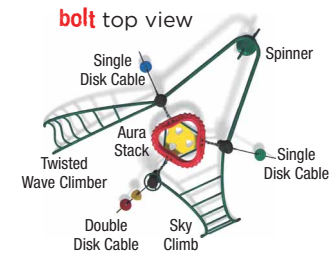

68477 bolt

Activities: 7 events
ASTM Use Zone: 23'2" x 25'2"
Capacity: 10-15 kids
Fall Height: 8'

double disc cable

Two curved discs offer climbers a challenging foothold while the cable provides just enough movement to test balancing skills.