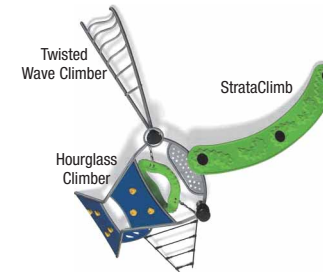

stretching ring

Kids will improve their upper body strength and stamina as they swing and spin.

linear structures are perfect for **traversing**

energy top view

68480 **energy**

Activities: 7 events

ASTM Use Zone: 41'2" x 37'5"

physique top view

68482 **physique**

Activities: 7 events

ASTM Use Zone: 36'9" x 26'7"

Capacity: 20-25 kids

Fall Height: 8'

compact structures pack play into small spaces

68473 eclipse

Activities: 6 events
ASTM Use Zone: 27'2" x 26'11"
Capacity: 10-15 kids
Fall Height: 8'

68474 surge

Activities: 3 events
ASTM Use Zone: 26'3" x 25'5"
Capacity: 10-15 kids
Fall Height: 8'

68472 odyssey

Activities: 6 events
ASTM Use Zone: 31'2" x 24'10"
Capacity: 8-12 kids
Fall Height: 8'