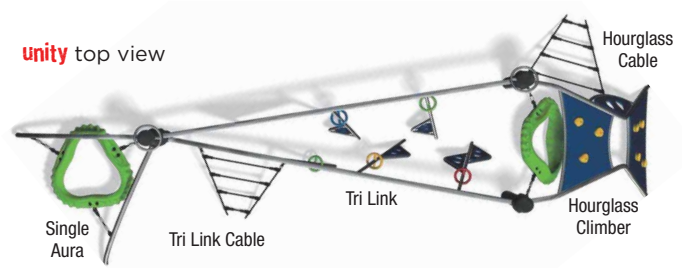

climbing that scales