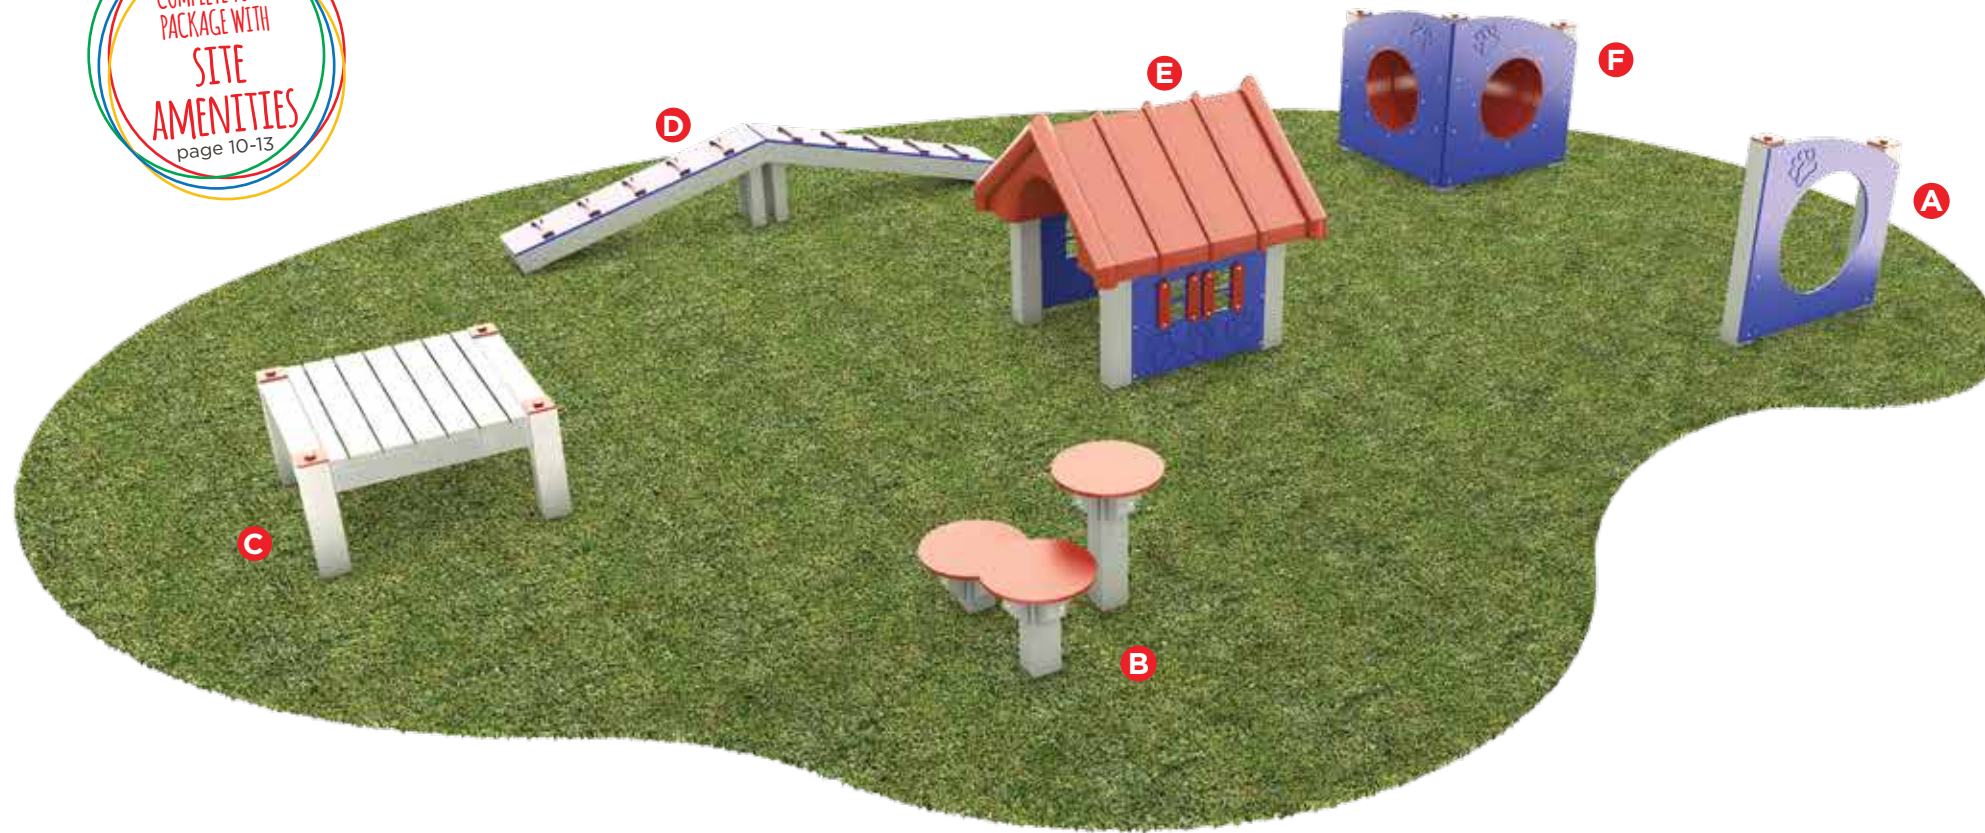

**USE ZONE:** 44' x 34'

**PACKAGE INCLUDES:**

- |                       |                    |
|-----------------------|--------------------|
| A. Through the Target | D. Limbone Anyone  |
| B. Dog Log            | E. Over and Under  |
| C. Walk the Plank     | F. Home Sweet Home |

#### INTERMEDIATE COURSE - RECF0017XX \$5,228

Fun and safe, this package will become your dog's best friend. Designed for dogs comfortable with intermediate challenges.

**USE ZONE:** 28' x 33'

**PACKAGE INCLUDES:**

- A. Dog Log
- B. Jump Through
- C. Home Sweet Home
- D. High Jump
- E. Stepping Up
- F. Climb and Sit

**PUPPY PARADISE**

**BEGINNER COURSE - RECFO018XX \$7,322**

Perfect for even the shyest of dogs, this package caters to those who are still growing and developing. Dogs of all sizes and abilities will enjoy this course, too.

**USE ZONE:** 32' x 37'

**PACKAGE INCLUDES:**

- |                 |                       |
|-----------------|-----------------------|
| A. Jump Through | D. Camel Hump Climber |
| B. Stepping Up  | E. Home Sweet Home    |
| C. Lets Rest    | F. Nice Turn          |