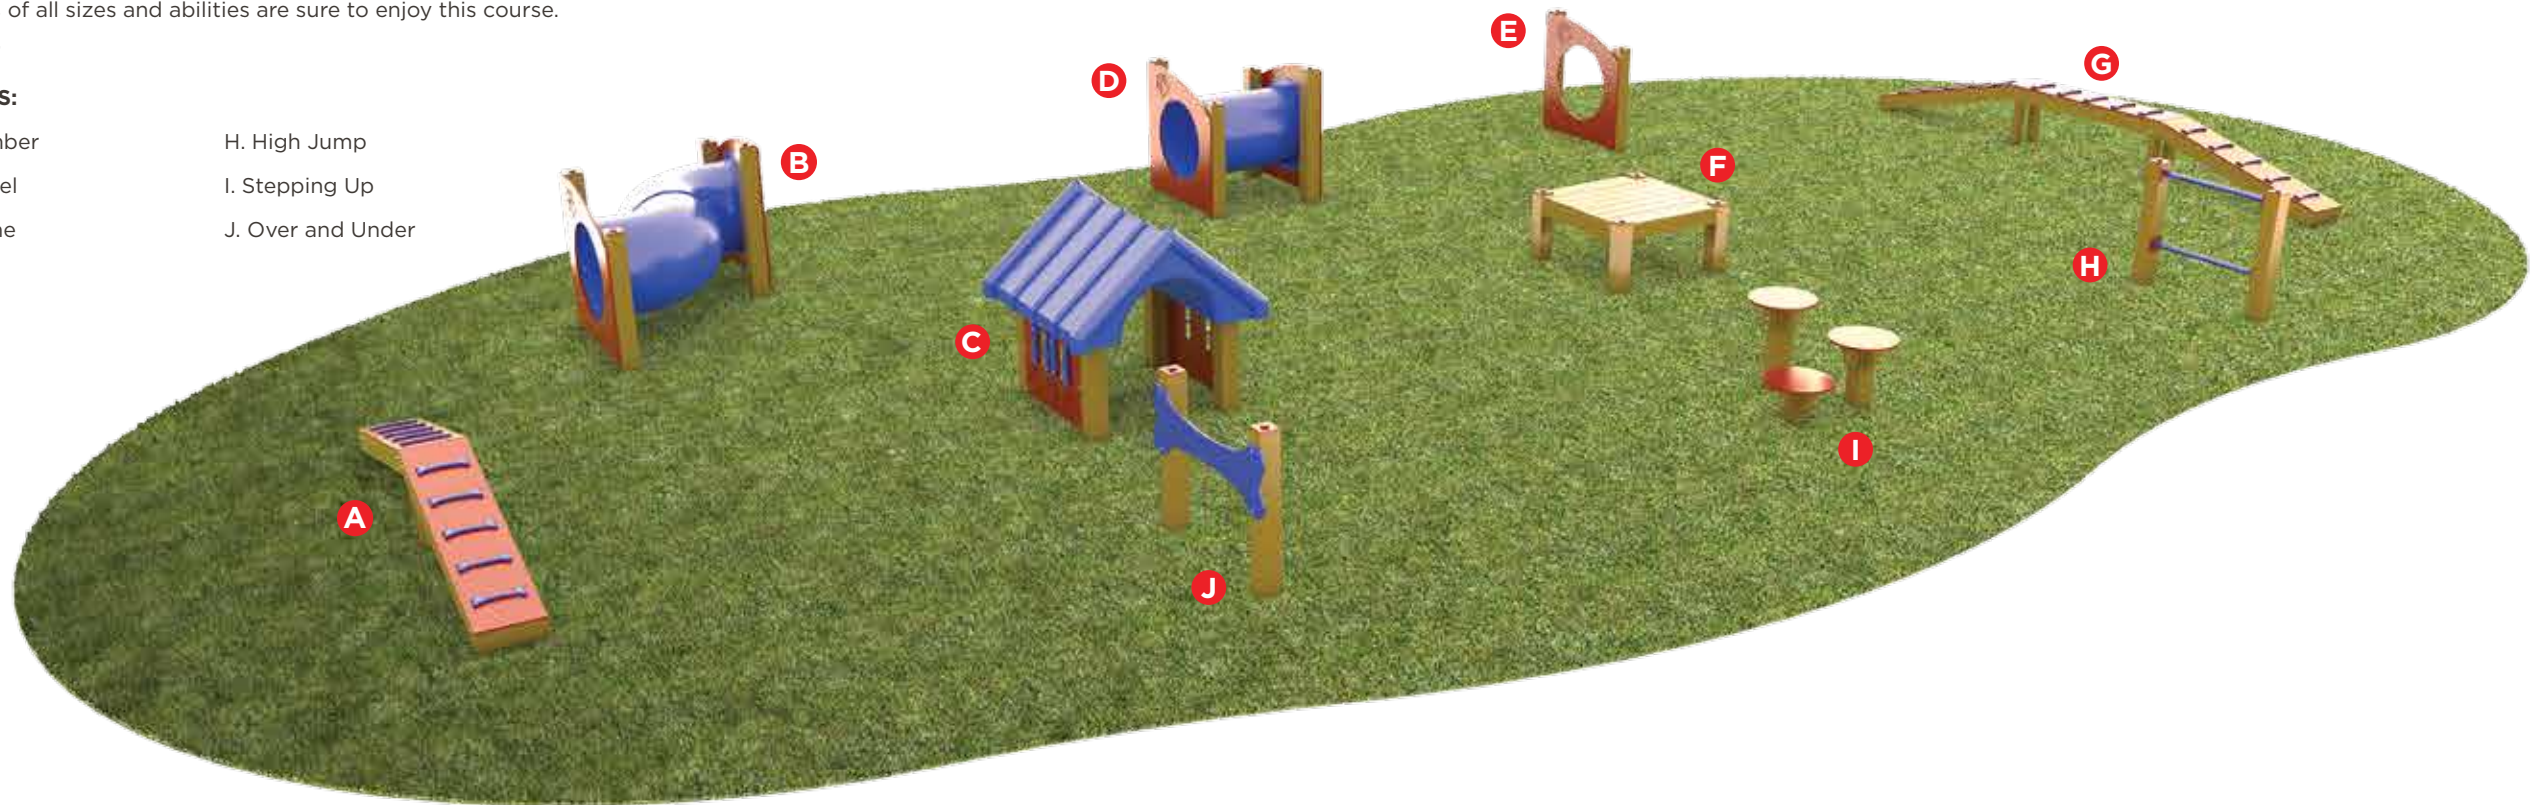

### LARGE AREA COURSE - RECF0020XX \$12,201

This course will leave dogs wanting to come back for more fun. Designed for large areas, dogs of all sizes and abilities are sure to enjoy this course.

**USE ZONE:** 35' x 64'

**PACKAGE INCLUDES:**

- A. Camel Hump Climber
- B. Through the Tunnel
- C. Home Sweet Home
- D. Dog Log
- E. Jump Through
- F. Let's Rest
- G. Walk the Plank

- H. High Jump
- I. Stepping Up
- J. Over and Under