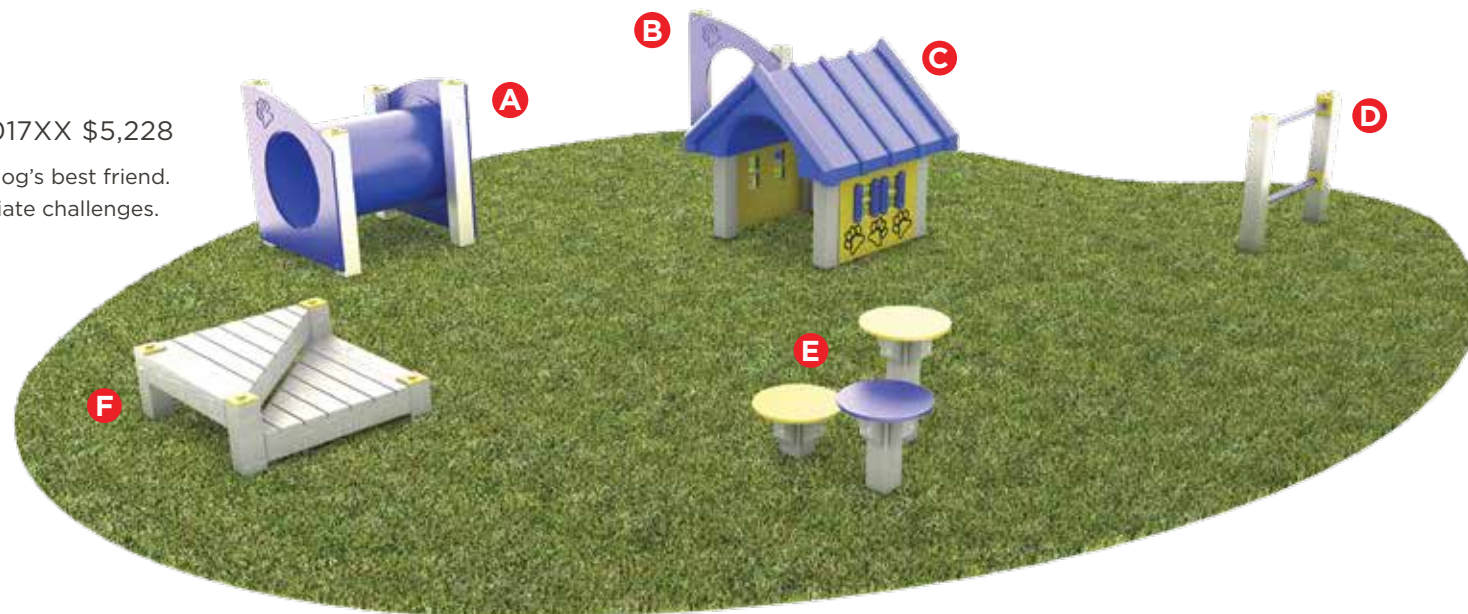

NEWLY DESIGNED! DOG PLAY PACKAGES

All of our packages are designed so you can have play components that keep pets active, healthy, and are cost effective. From the most basic to the most advanced, our packages are sure to keep their tails wagging. Dig deep into our offerings to find the one that best suits your needs.

Why purchase as a package?

- Save money
- Entertain and challenge dogs with a variety of pieces
- Cater to dogs of all abilities and confidence levels

MASTER COMPANION

ADVANCED COURSE - RECF0016XX $7,736

This package includes six of our popular dog activities designed to improve agility and strength of all your companions. This advanced course will challenge dogs with fun obstacles.

USE ZONE: 44' x 34'

PACKAGE INCLUDES:

A. Through the Target	D. Limbone Anyone
B. Dog Log	E. Over and Under
C. Walk the Plank	F. Home Sweet Home

DOG'S BEST FRIEND

INTERMEDIATE COURSE - RECF0017XX $5,228

Fun and safe, this package will become your dog's best friend. Designed for dogs comfortable with intermediate challenges.

USE ZONE: 28' x 33'

PACKAGE INCLUDES:

- A. Dog Log
- B. Jump Through
- C. Home Sweet Home
- D. High Jump
- E. Stepping Up
- F. Climb and Sit